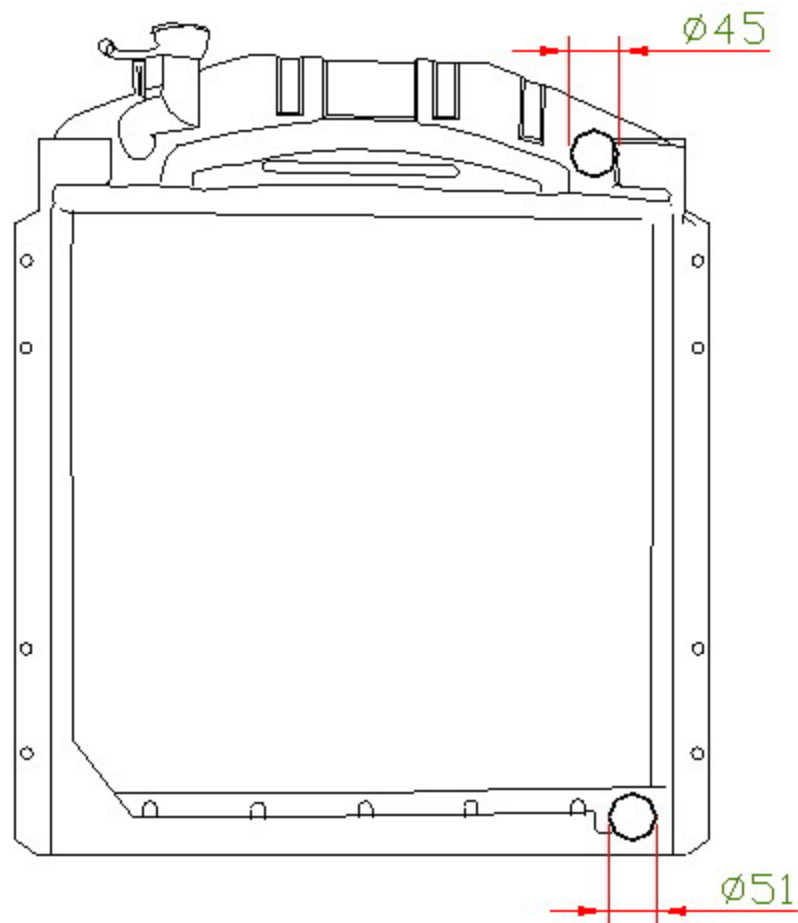

40071

BENZ

CARTYPE:355 DOUBLE CAP'80

CORE SIZE: BC580*618*63

CORE SIZE:

OEM:

DPI:

CARTON: 74*32.7*83

TANK SIZE:630*109/91

OIL COOLER: