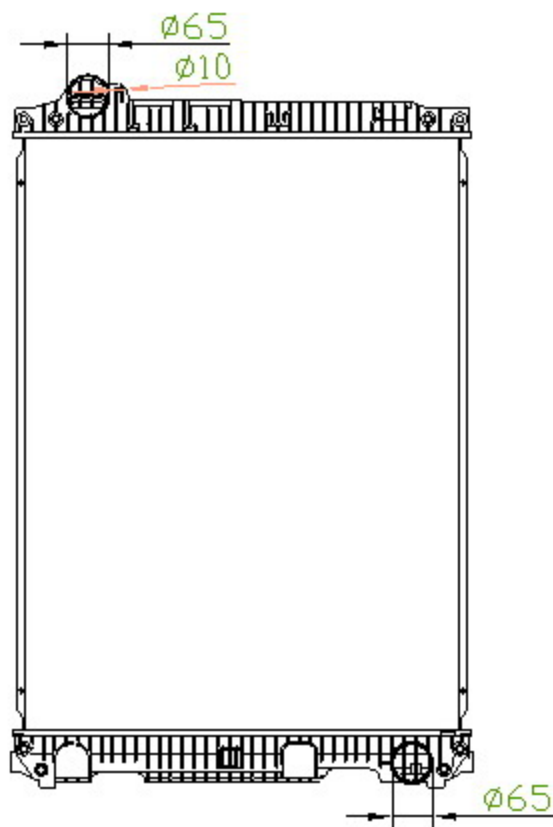

40072

BENZ

CARTYPE:MERCEDES NG90'92-95 AT

CORE SIZE: PA 850*648*56

CORE SIZE:

DPI:

CARTON: 105.5*22*75.5

TANK SIZE:680*95

OIL COOLER:350