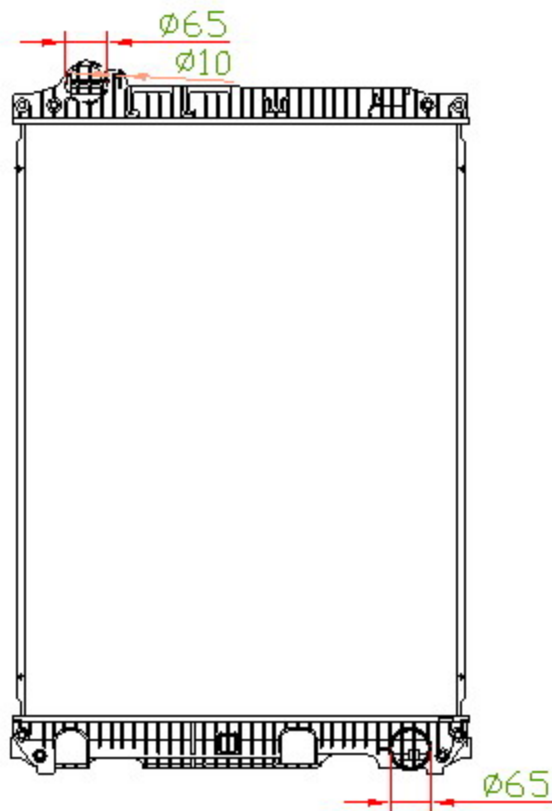

40099

BENZ

CARTYPE:MERCEDES NG90'92-95 MT

CORE SIZE: PA 850\*648\*56

CORE SIZE:

OEM:

DPI:

CARTON: 105.5\*22\*75.5

TANK SIZE:680\*95

OIL COOLER: