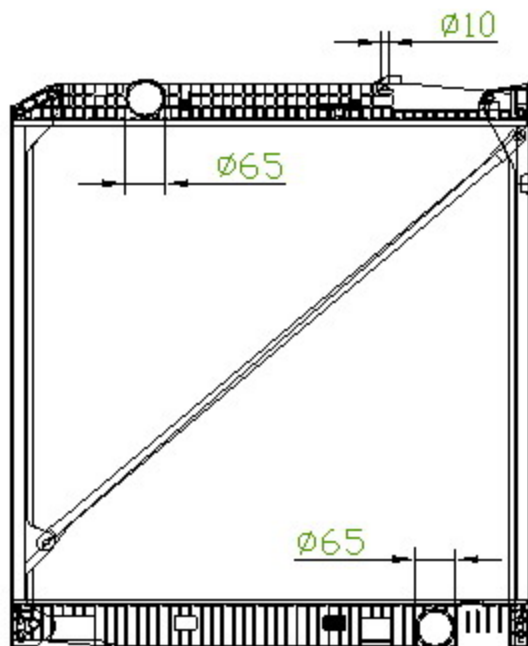

40101

BENZ

CARTYPE: ACTROS '96 MT

CORE SIZE: PA 815 x 818 x 48/56

CORE SIZE:

OEM: 942 500 0903/ 1503/

DPI:

CARTON: 88.5*13.7*11.4

TANK SIZE: 842*76.5

OIL COOLER: