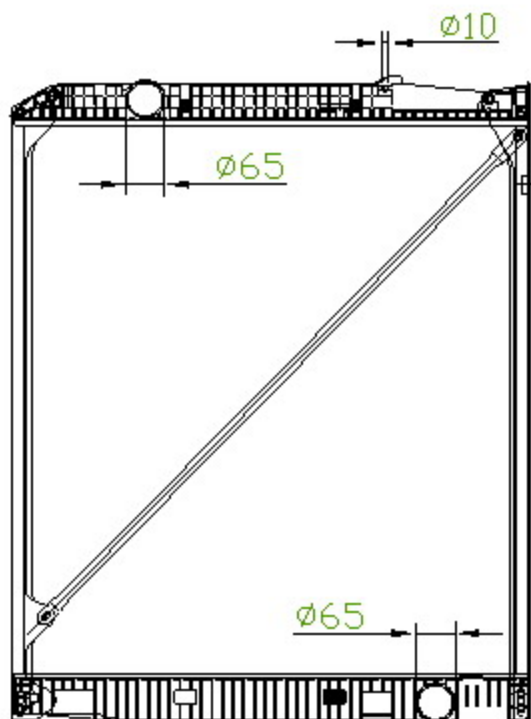

40102

BENZ

CARTYPE: ACTROS '96 MT

CORE SIZE: PA 1015 x 818 x 48/56

CORE SIZE:

OEM: 942 500 1203/ 2303.2803.2903

DPI:

CARTON: 88.5*13.7*13.4

TANK SIZE: 842*76.5

OIL COOLER: