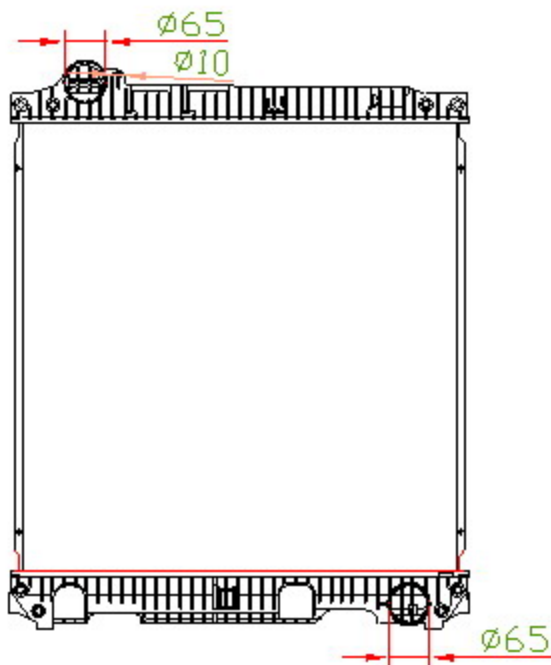

40109

BENZ

CARTYPE:MERCEDES NG90'92-95 MT

CORE SIZE: PA 665*648*56

CORE SIZE:

OEM:

NISSENS:

CARTON: 93.5*22*75.5

TANK SIZE:680*95

OIL COOLER: