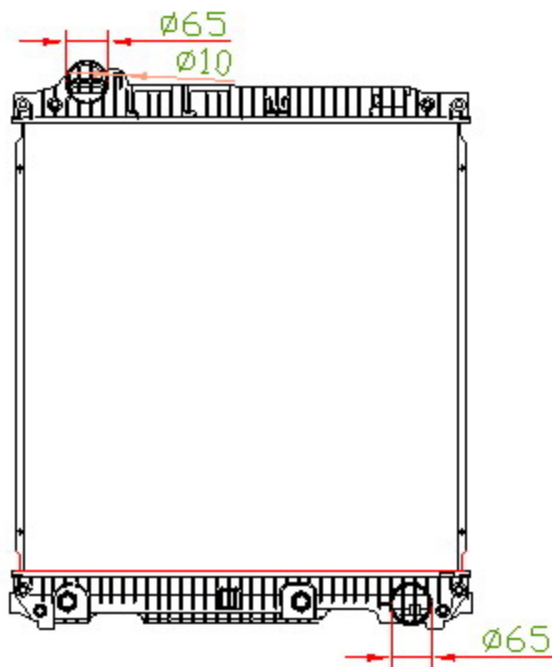

40110

BENZ

CARTYPE:MERCEDES NG90'92-95 AT

CORE SIZE: PA 665*648*56

CORE SIZE:

OEM:6555000003

NISSENS:62523A

CARTON: 93.5*22*75.5

TANK SIZE:680*95

OIL COOLER:350