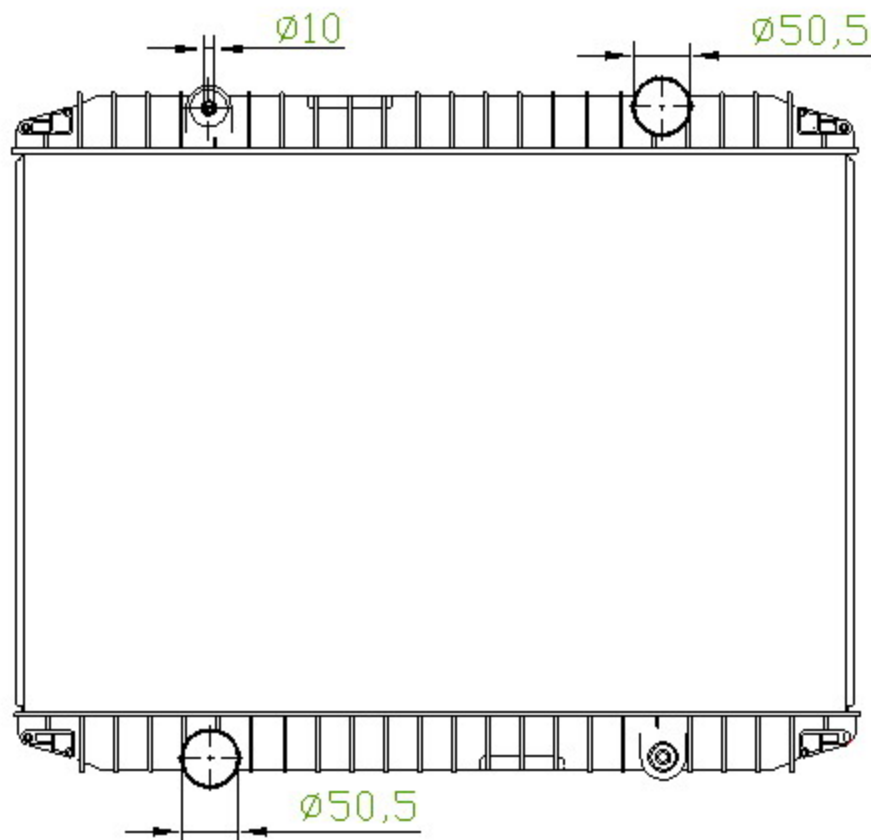

43012

RENAULT

CARTYPE: RVI MAXTER'92(D) MT

CORE SIZE:

CORE SIZE: PA917*728*48

OEM: 5010 315 369

NISSENS:63775

CARTON:

TANK SIZE:749*69.5

OIL COOLER: