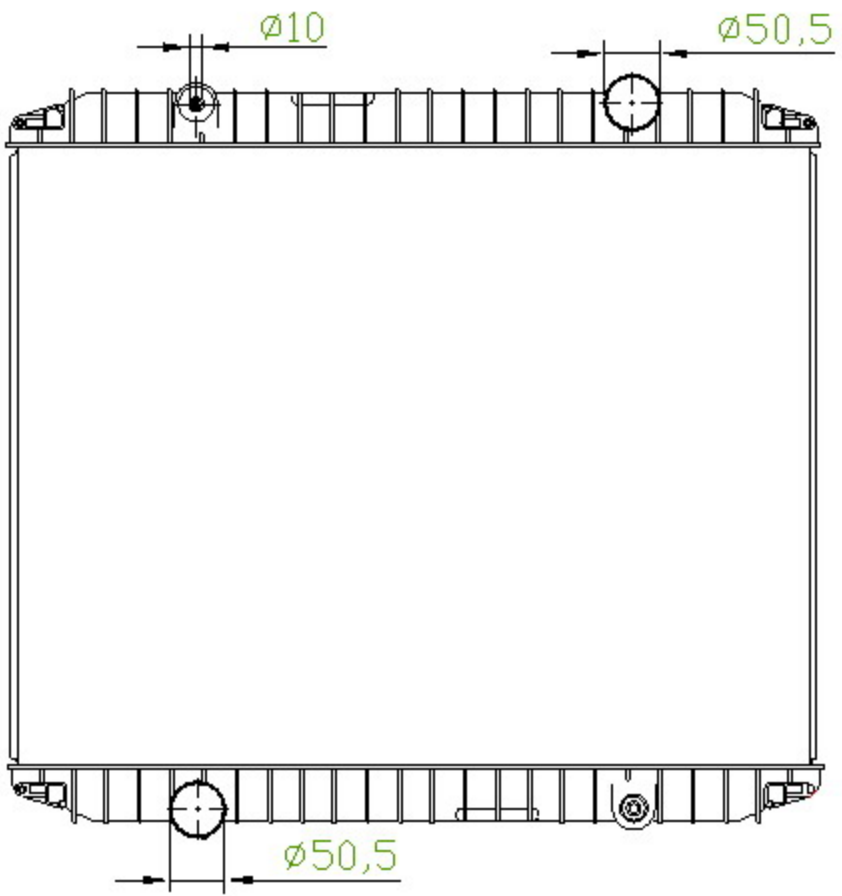

43015

CARTYPE: MAGNUM 390 '90 D MIDR MT	NISSENS:63775
CORE SIZE:	CARTON:
CORE SIZE: PA977*728*48	TANK SIZE:749*69.5
OEM: 5010 315 369	OIL COOLER: