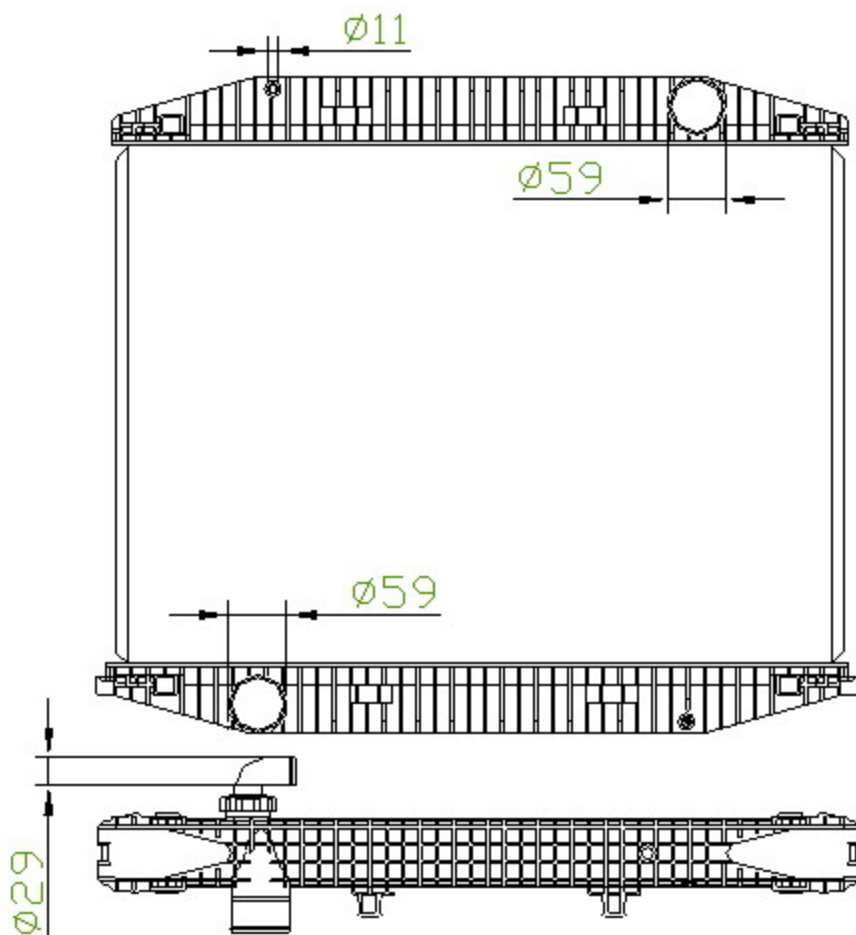

81011

IVECO

CARTYPE: IVECO MT

CORE SIZE: PA900*748*48

CORE SIZE:

OEM: 931.160.531

NISSENS:

CARTON:

TANK SIZE: 774*71