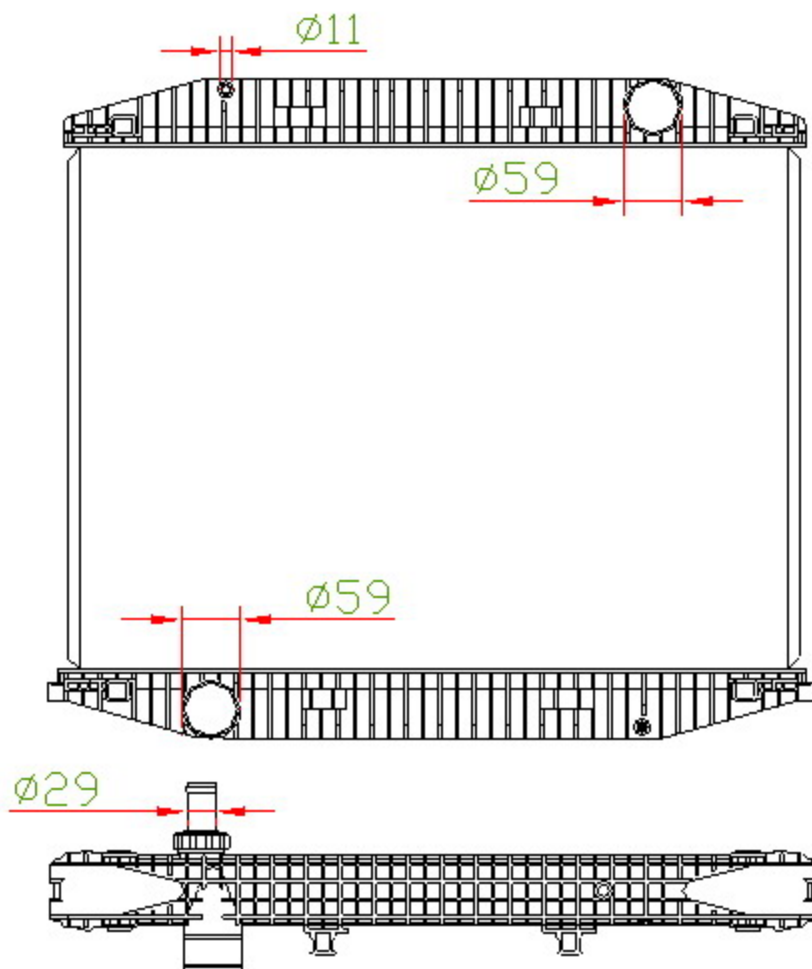

81014

IVECO

CARTYPE: EURTECH E.24 D '92-95 MT

NISSENS: 62343

CORE SIZE: PA800*748*48

CARTON:

CORE SIZE:

TANK SIZE: 774*71

OEM: 8139294 93160529