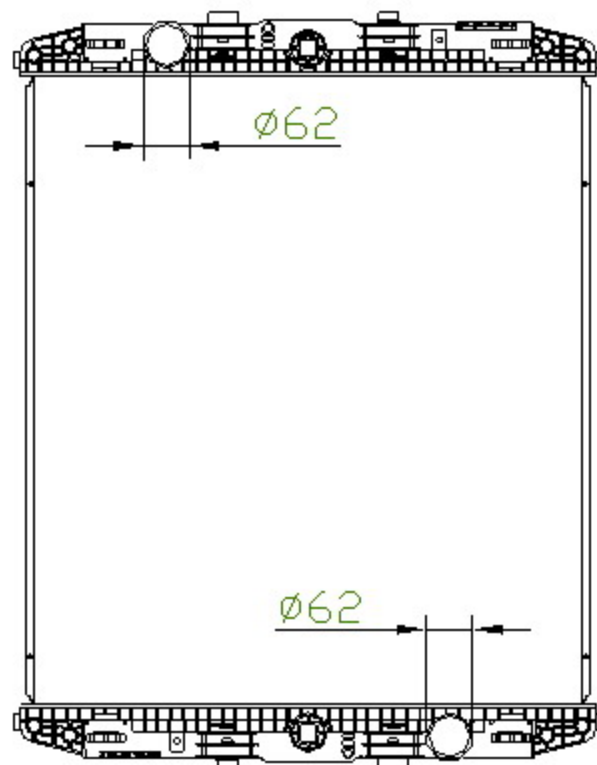

DA011

DAF

CARTYPE:F95 87- 400 /WS225/310 MT

DPI:

CORE SIZE: PA 970 x 748x 48

CARTON:

CORE SIZE:

TANK SIZE: 774*71.5

OEM: 0076 449/ 1617 342/0393435