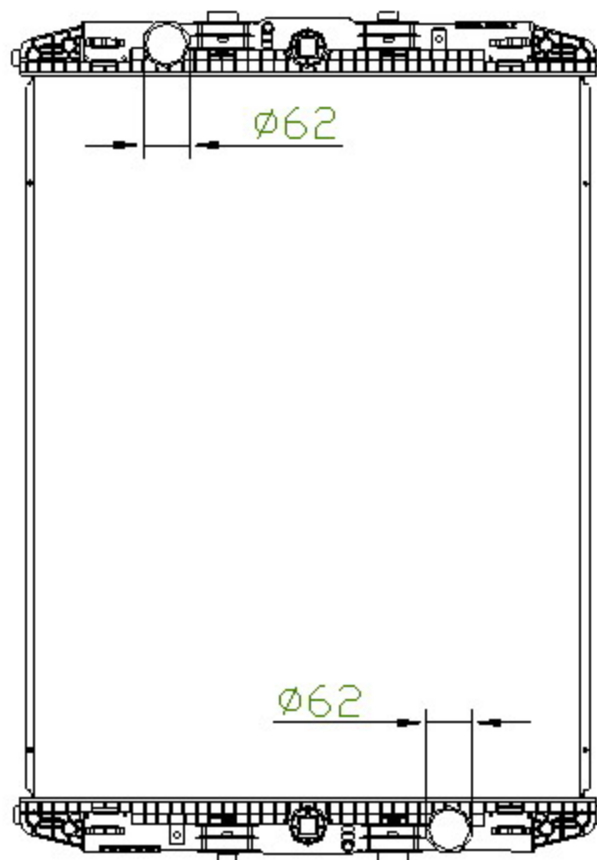

DA012

DAF

CARTYPE:XF95 '97-04 XF380/430/480/530 MT

CORE SIZE: PA 1065 x 748 x 48

CORE SIZE:

OEM: 1326 996/ 1617 340/1617341

DPI:

CARTON:

TANK SIZE: 774\*71.5