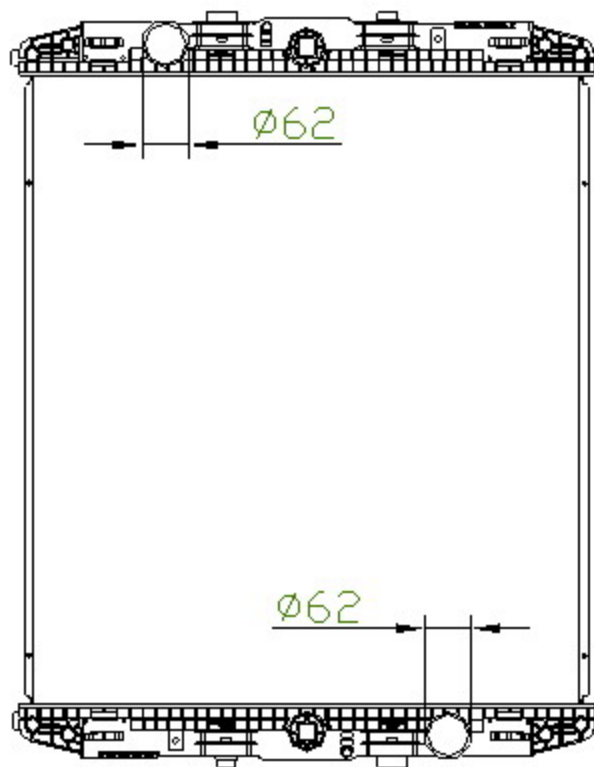

DA013

DAF

CARTYPE:XF95 '97-04 XF380/430/480/530 MT

CORE SIZE: PA 875 x 748 x 48

CORE SIZE:

OEM: 111054-6

DPI:

CARTON:

TANK SIZE: 774\*71.5