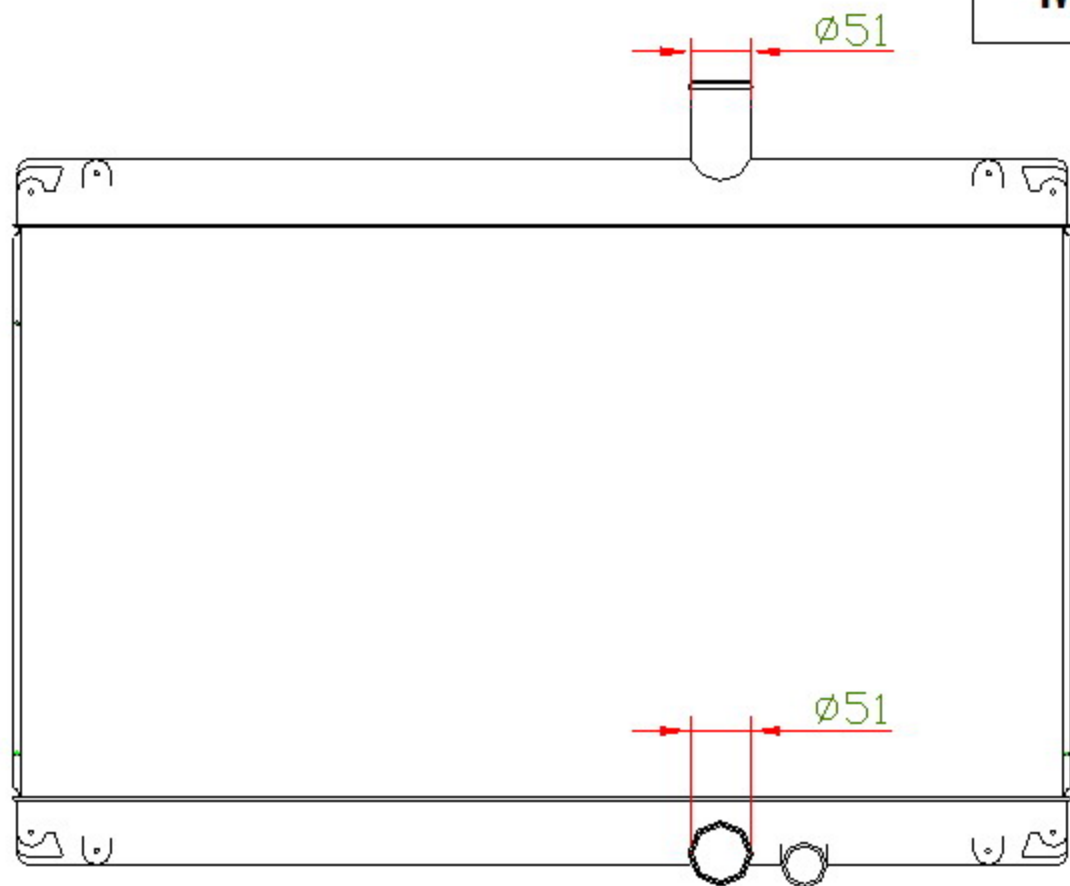

MC012

MC

CARTYPE:MT

CORE SIZE: PA 735*1008*48

CORE SIZE:

OEM:

DPI:

CARTON:

TANK SIZE: 1032*81