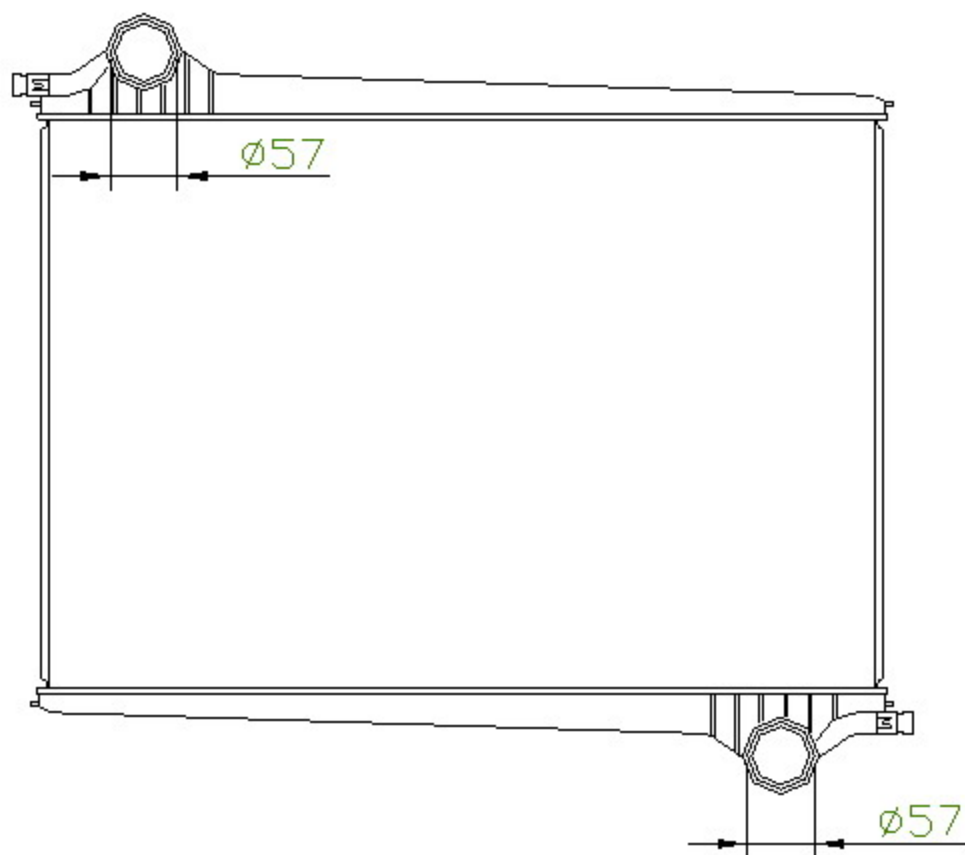

SC011

SCANIA

CARTYPE: SCANIA/P'9.5 MT

CORE SIZE: PA 860 x 688x48

CORE SIZE:

OEM: 1365371/1439504/1516491

DPI:

CARTON:

TANK SIZE:744*72