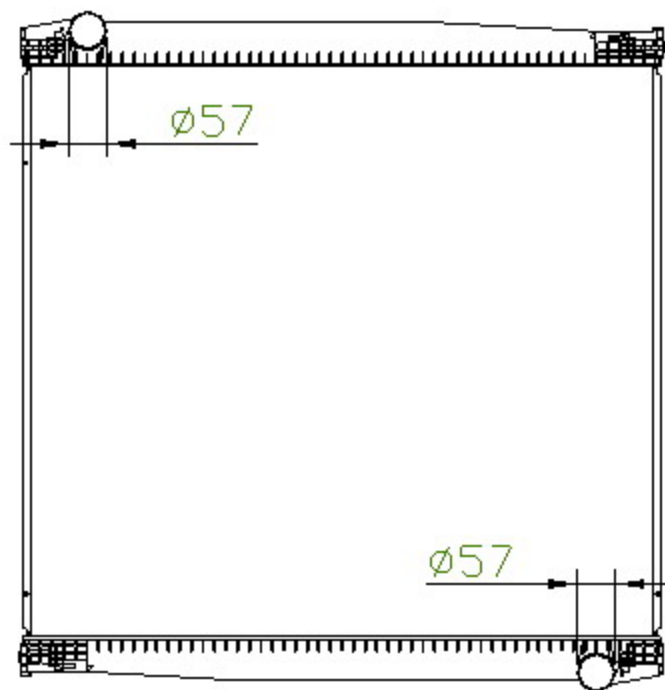

SC012

SCANIA

CARTYPE: SCANIAR'95 DSC9/DSC11 MT DPI:

CORE SIZE:

CORE SIZE: PA 860 x 938 x 48

OEM: 132 7249/ 139 7435/ 140 88881

CARTON:

TANK SIZE: 965*72