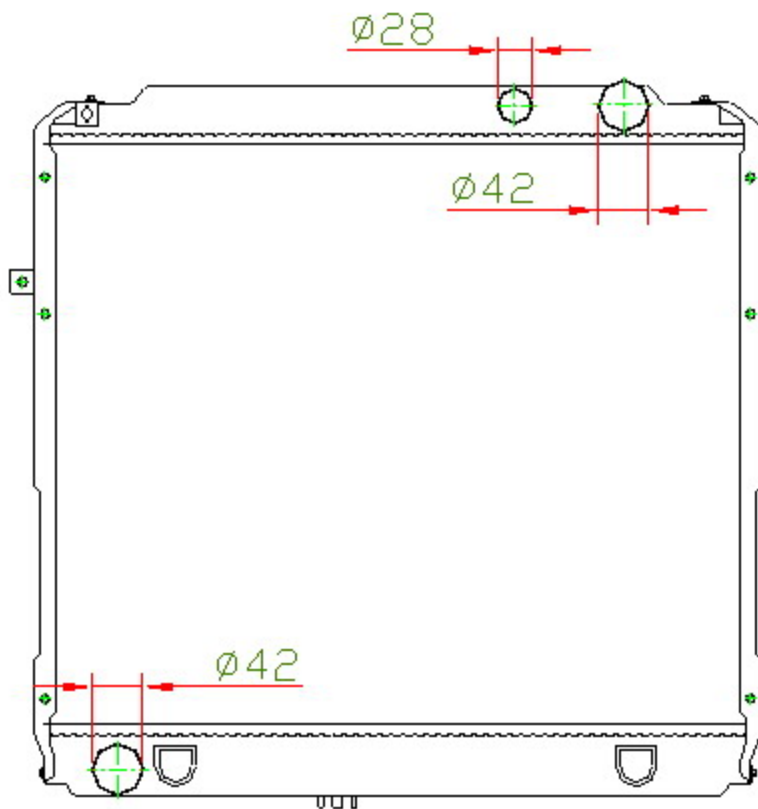

12352

TOYOTA

CARTYPE: COASTER HZB HK MT

CORE SIZE: PA 490 x 578 x 48

CORE SIZE:

OEM: 16400-

DPI:

CARTON: 67.5*165*68.5

TANK SIZE: 597*69

OIL COOLER: