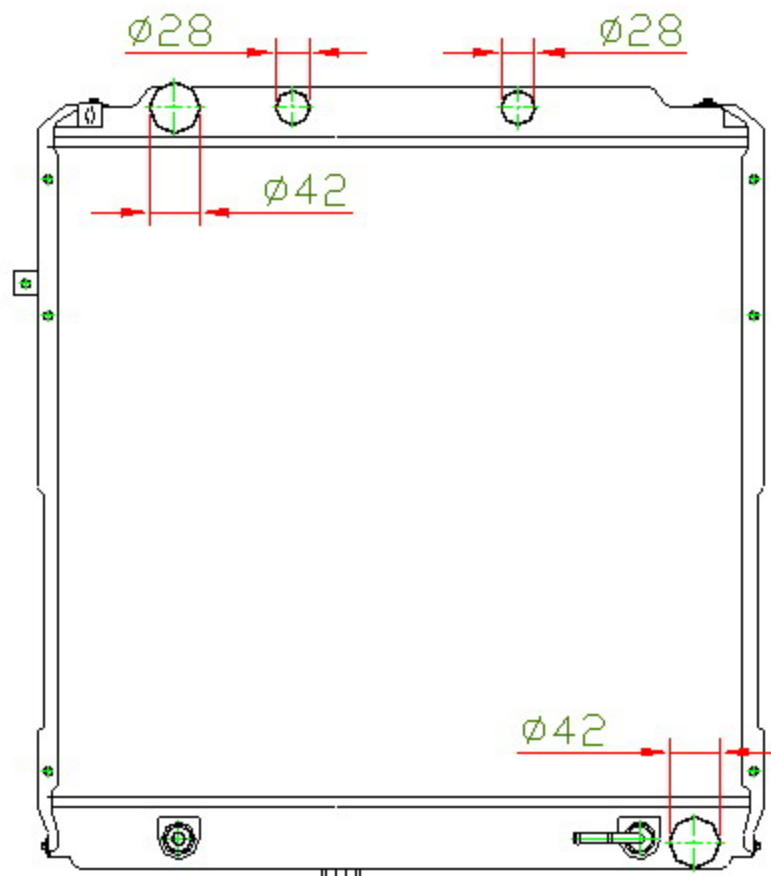

12354

TOYOTA

CARTYPE: COASTER HZB40/HZ '99 AT

CORE SIZE: PA 550 x578 x48

CORE SIZE:

OEM: 16400-17251

DPI:

CARTON:69.5\*16.5\*72.5

TANK SIZE: 597\*69

OIL COOLER:390