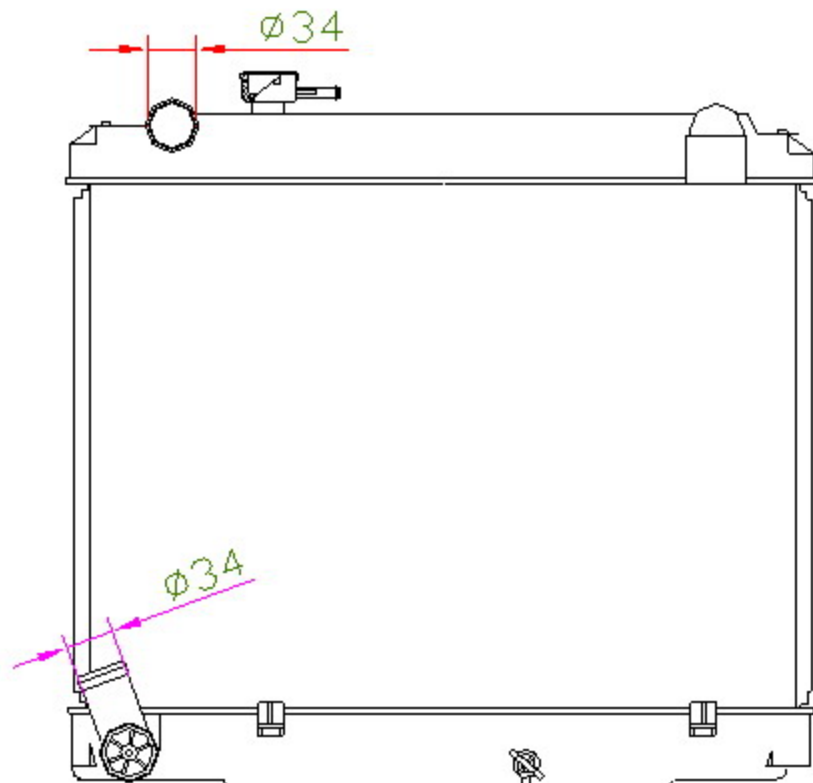

12403

TOYOTA

CARTYPE: TOYOTA DYNA LY211 3L'97-99 MT DPI:

CORE SIZE: PA 485*528*48

CORE SIZE:

OEM: 16400-5B240

CARTON: 64.5*15*62

TANK SIZE: 543*69