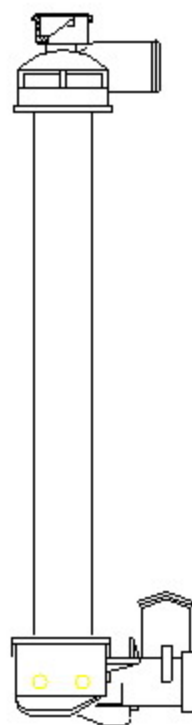

12403

TOYOTA

CARTYPE: TOYOTA DYNA LY211 3L'97-99 MT DPI:

CORE SIZE: PA 485*528*48

CORE SIZE:

OEM: 16400-5B240

CARTON: 64.5*15*62

TANK SIZE: 543*69

OIL COOLER: