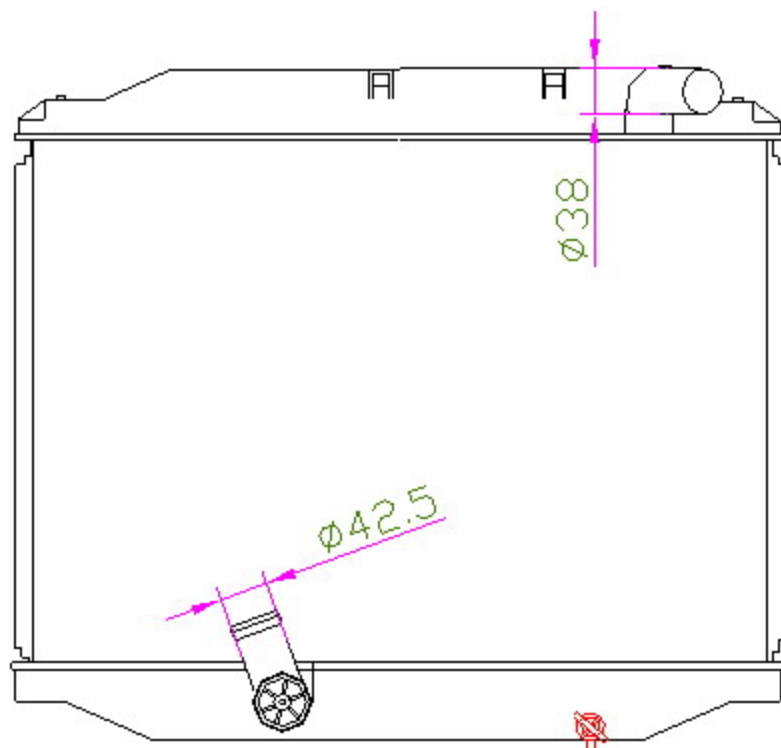

12495

TOYOTA

CARTYPE: Hino MT/Dyna/4B '99-04 MT

CORE SIZE: PA545*478*48

CORE SIZE:

OEM: 16400-586400/58641

DPI:

CARTON: 70*16.5*57.5

TANK SIZE: 494*69

OIL COOLER: