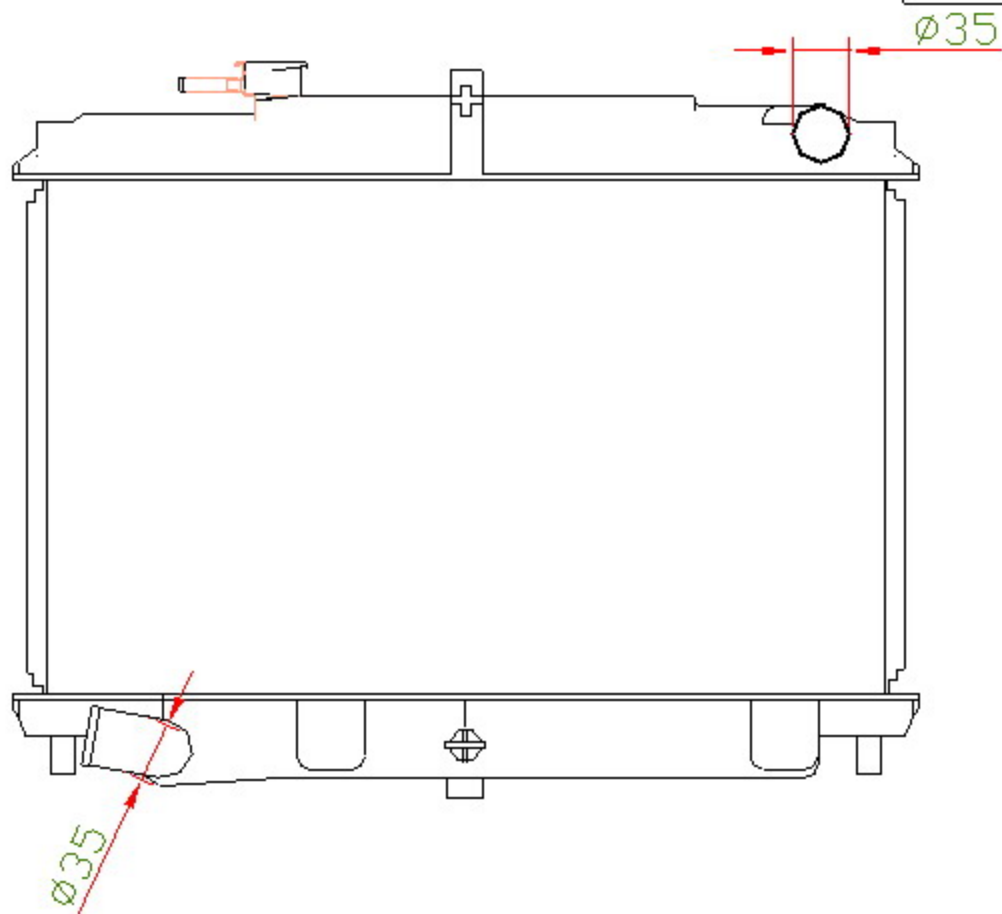

15199

NISSAN

CARTYPE: NISSANS TRUCK ATLAS MT

CORE SIZE: PA390X518X32

CORE SIZE:

OEM: 21410-6T001

DPI:

CARTON: 57\*13.5\*60.5

TANK SIZE:547\*52

OIL COOLER: