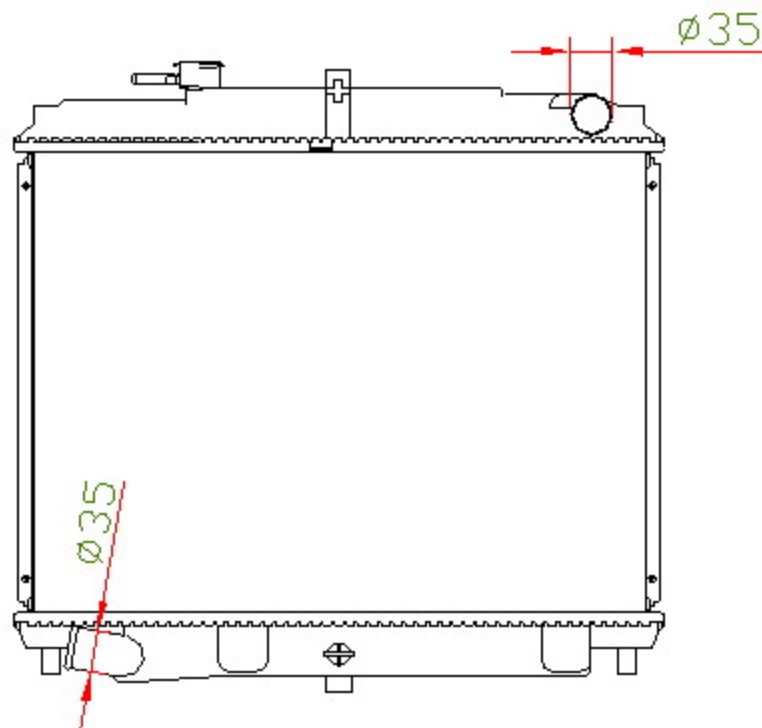

15246

CARTYPE: NISSAN TRUCK CORDOR '96 -99 FD46 TA 4.6D MT

CORE SIZE: PA600X518X32

CORE SIZE:

OEM: 21400-35Z15/35Z06

CARTON: 59.2*13.3*62

TANK SIZE:547*52

OIL COOLER: