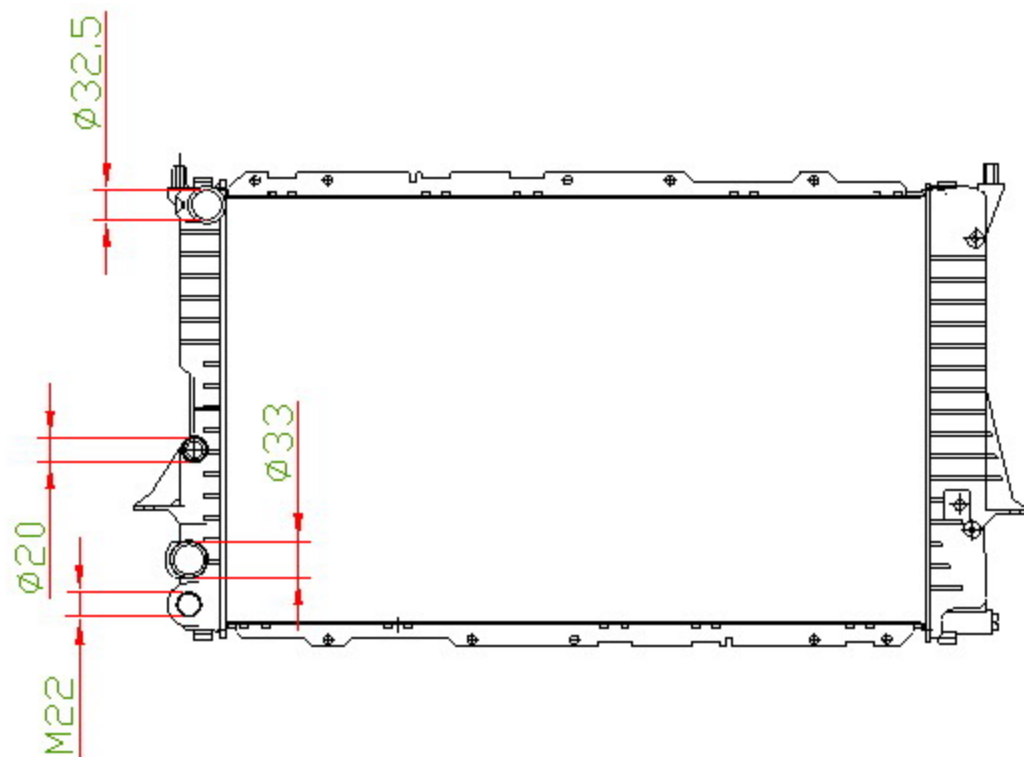

46011

CARTYPE: A6/S6 1.8i 20V '94-97 G ADR MT

CORE SIZE: PA 635*408*26

CORE SIZE:

OEM: 4AO.121.251A/D

NISSENSNO:60457

CARTON: 84*14.5*52.5

TANK SIZE: 416*47.5

OIL COOLER: