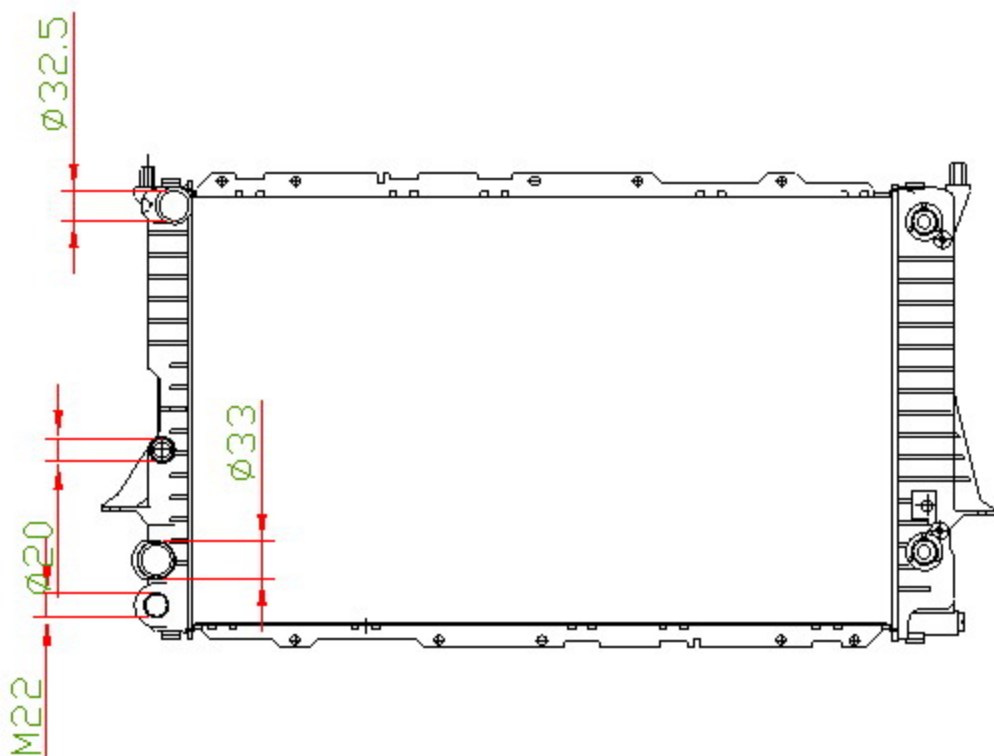

46012

CARTYPE: A6/S6 1.8i 20V '94-97 G ADR AT

CORE SIZE: PA 635*408*26

CORE SIZE:

OEM: 4AO.121.251 C

NISSENSNO:60477A

CARTON: 84*14.5*52.5

TANK SIZE: 416*47.5

OIL COOLER: 300