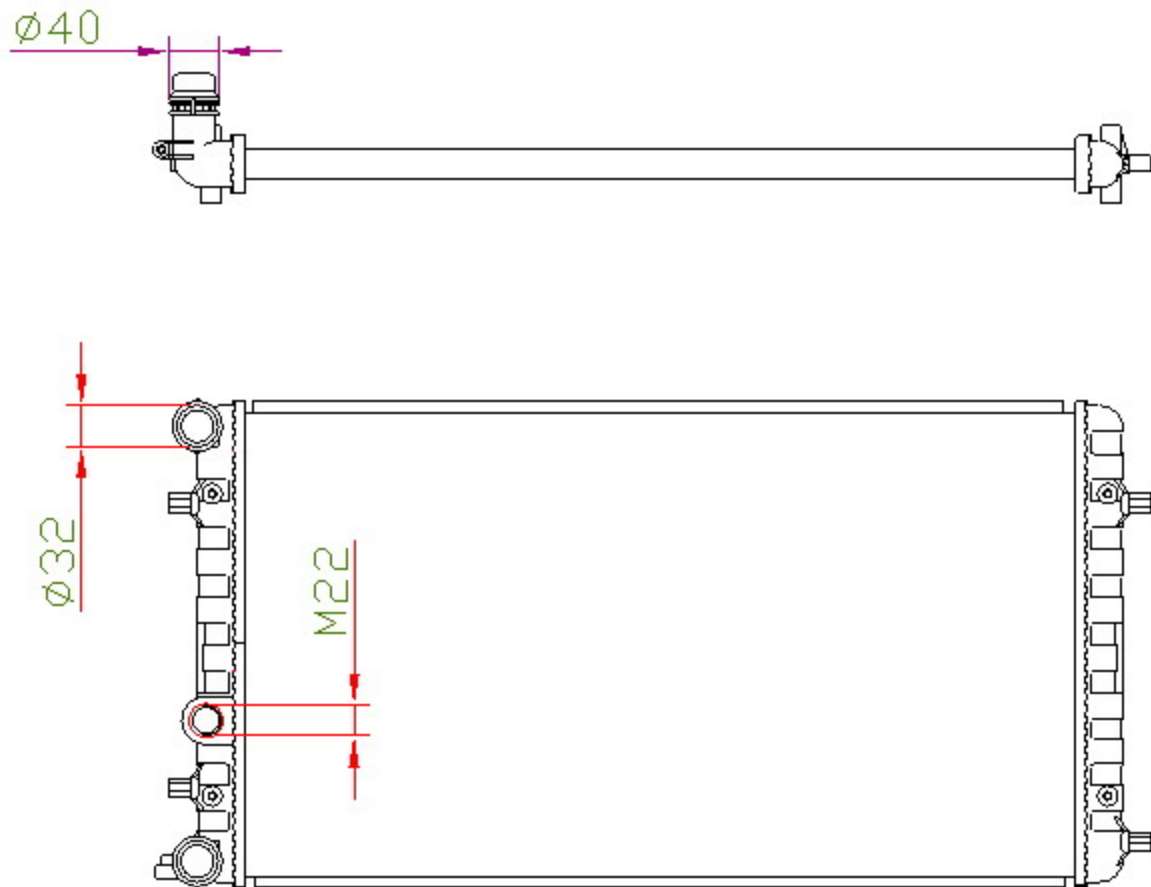

46014

CARTYPE: TT 3.2 i V6 '98-00 G BHE MT

CORE SIZE: PA650*358*32

CORE SIZE:

OEM:

NISSENSNO:

CARTON: 80.5*12.5*45

TANK SIZE: 377.5*47

OIL COOLER: