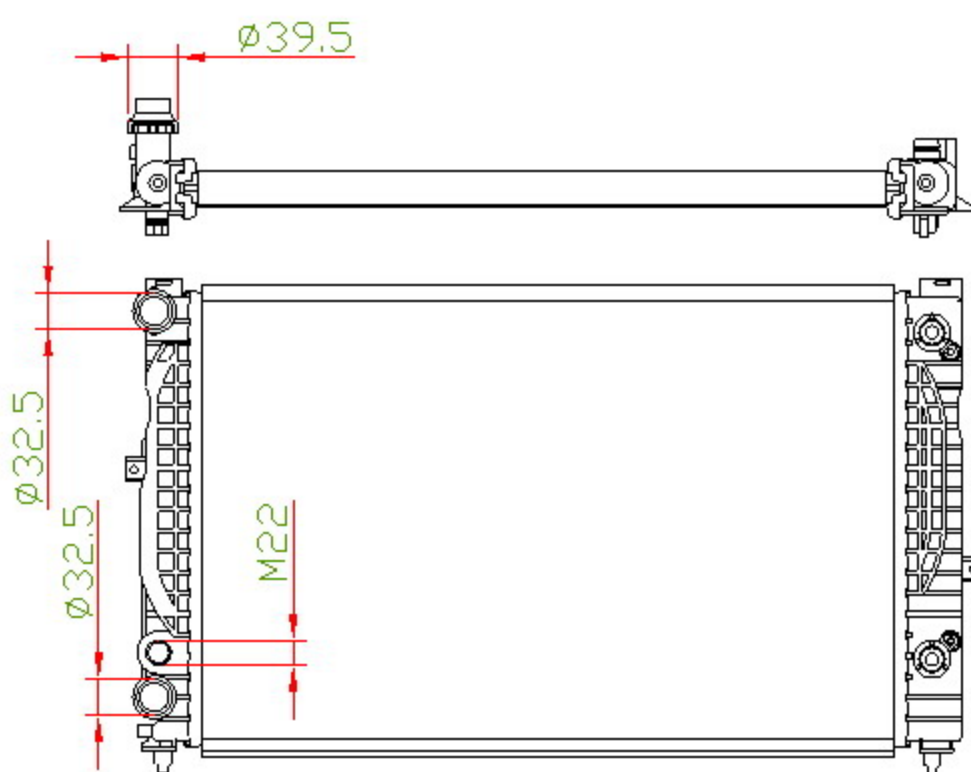

46015

CARTYPE: A6/S6 1.9 TDi '97-00 D AVG/C5 1.8'02-05 AT NISSENS:60229A

CORE SIZE: PA 630*398*32

CARTON: 80*14.5*52

CORE SIZE:

TANK SIZE: 412*49

OEM: 8D0.121.251 P/BC 4B0.121.251.AG/G

OIL COOLER: 300