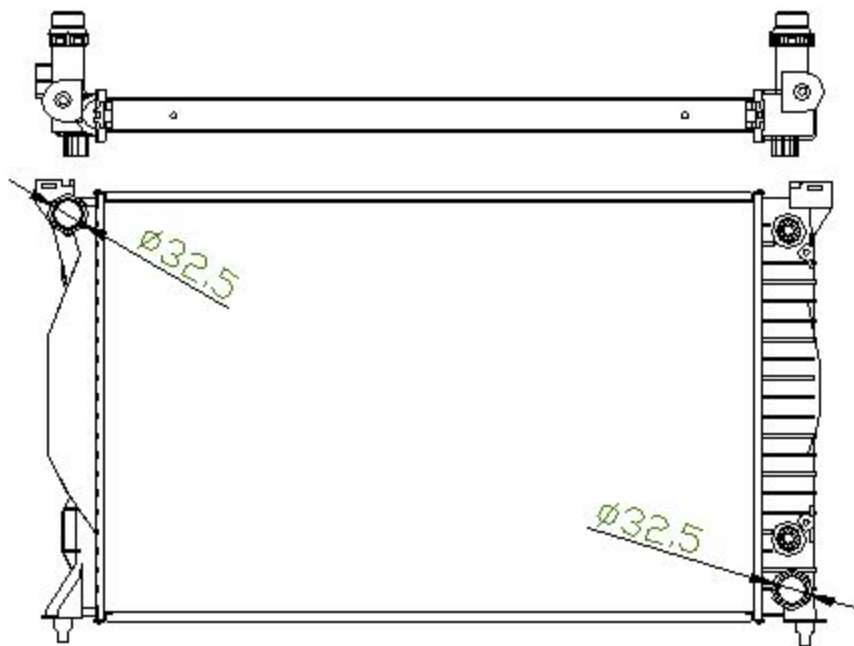

46018

CARTYPE: A4/S4 2.4 iV6 '00-03 G AMM AT

NISSSENSNO:60300A

CORE SIZE: PA630*398*32

CARTON:

CORE SIZE:

TANK SIZE: 412.2*47.6

OEM: 8E0 121 251 P

OIL COOLER: 300