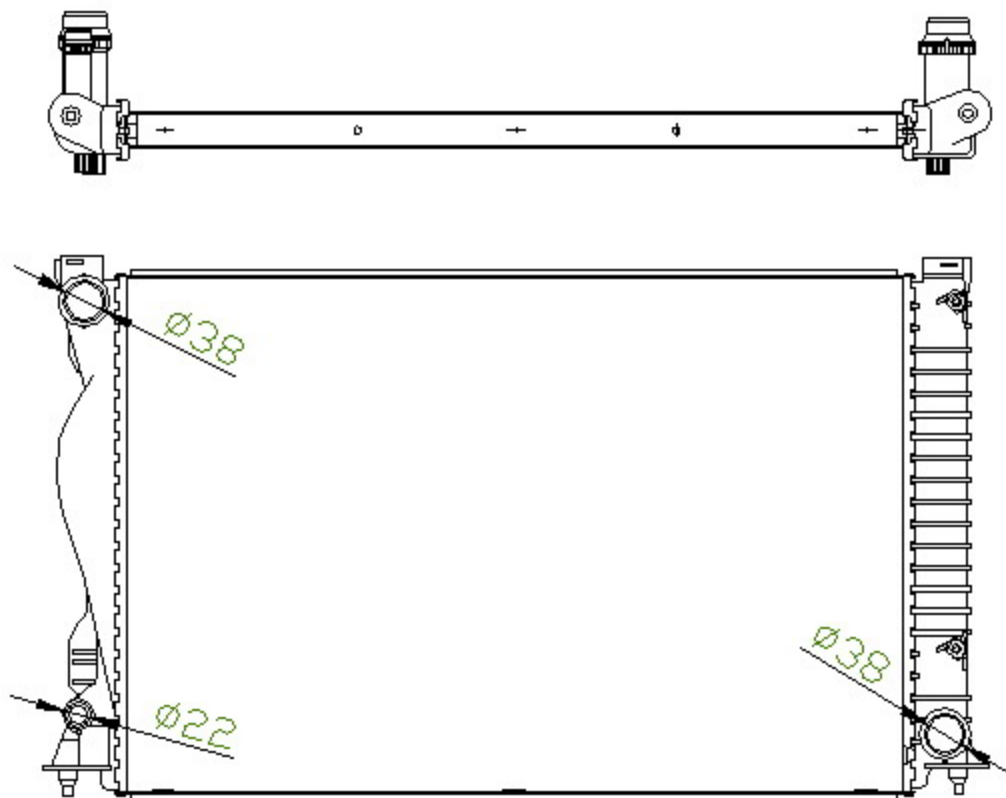

46019

CARTYPE: A6/S6 3.0 TFSi '00-08 G CAJA MT

CORE SIZE: PA677*448*32

CORE SIZE:

OEM:

NISSENSNO:

CARTON:

TANK SIZE: 447.7*48.5

OIL COOLER: