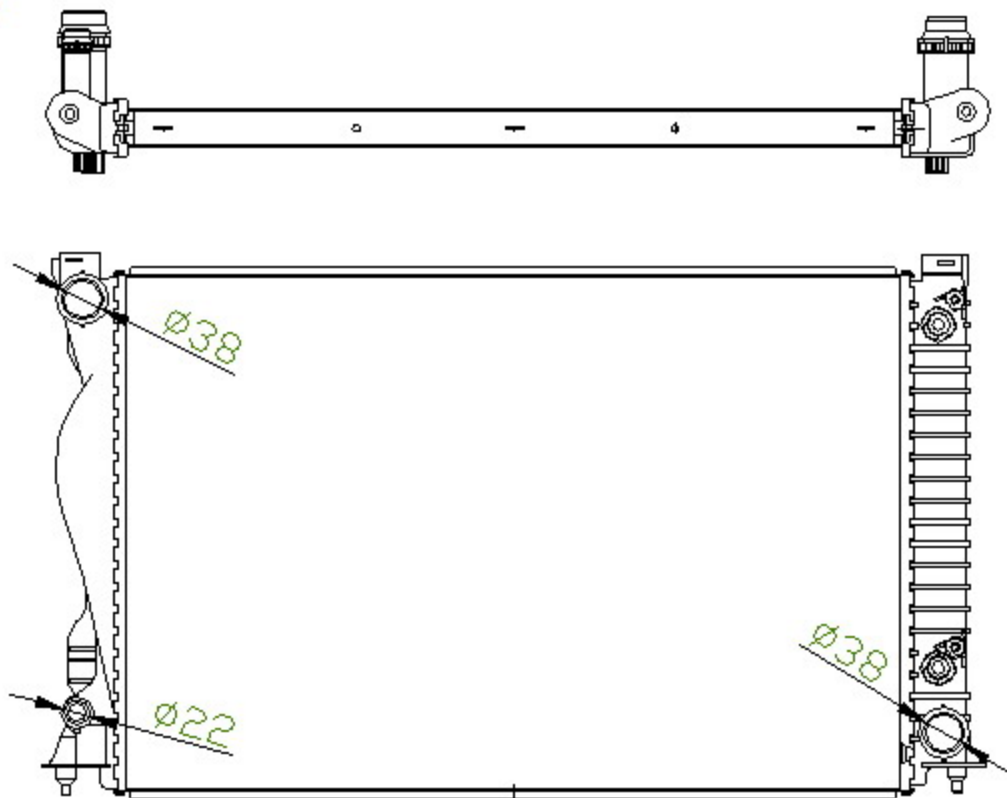

46020

CARTYPE: A6/S6 3.0 TFSi '00-08 G CAJA AT

CORE SIZE: PA677*448*32

CORE SIZE:

OEM: 4F0 121 251 AF/AA

NISSENSNO:60236A

CARTON:

TANK SIZE: 447.7*48.5

OIL COOLER: 300