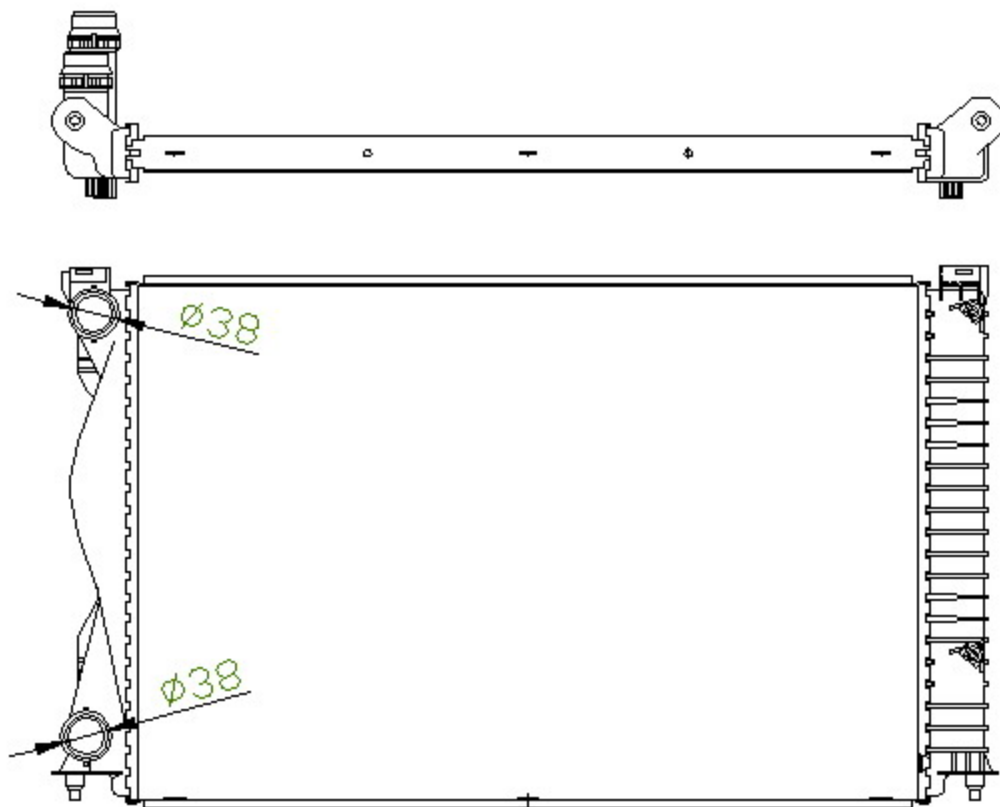

46021

CARTYPE: A6/S6 2.0 PD TDi '00-04 D BLB MT

CORE SIZE: PA677*448*32

CORE SIZE:

OEM:

NISSENSNO:

CARTON:

TANK SIZE: 447.7*48.5

OIL COOLER: