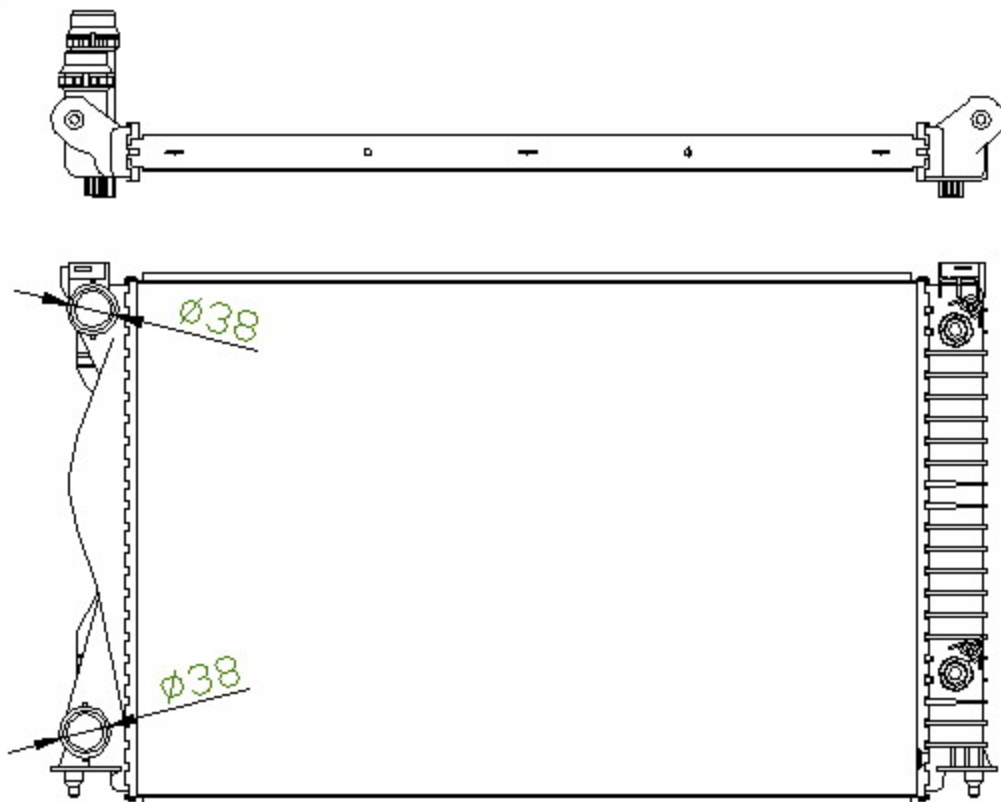

46022

CARTYPE: A6/S6 2.0 PD TDi '00-04 D BLB AT

CORE SIZE: PA677*448*32

CORE SIZE:

OEM: 4F0 121 251 R

NISSENSNO:60237A

CARTON:

TANK SIZE: 447.7*48.5

OIL COOLER: 300