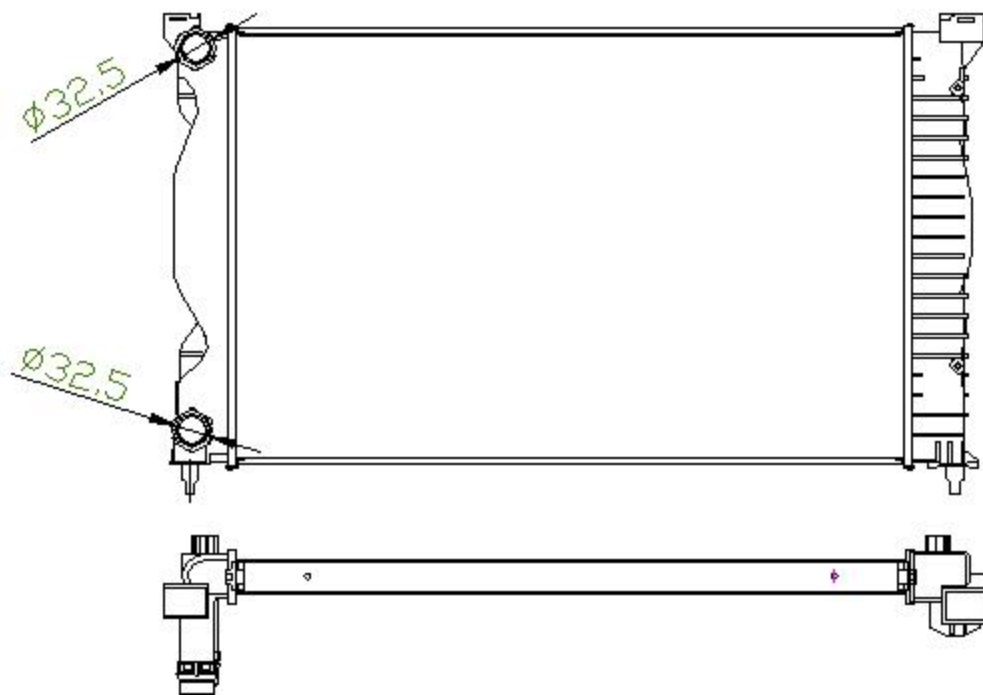

46023

CARTYPE: A4/S4 2.0 FSi '00-02 G AWA MT

CORE SIZE: PA630*398*32

CORE SIZE:

OEM:

NISSENSNO:

CARTON:

TANK SIZE: 412.2*47.6

OIL COOLER: