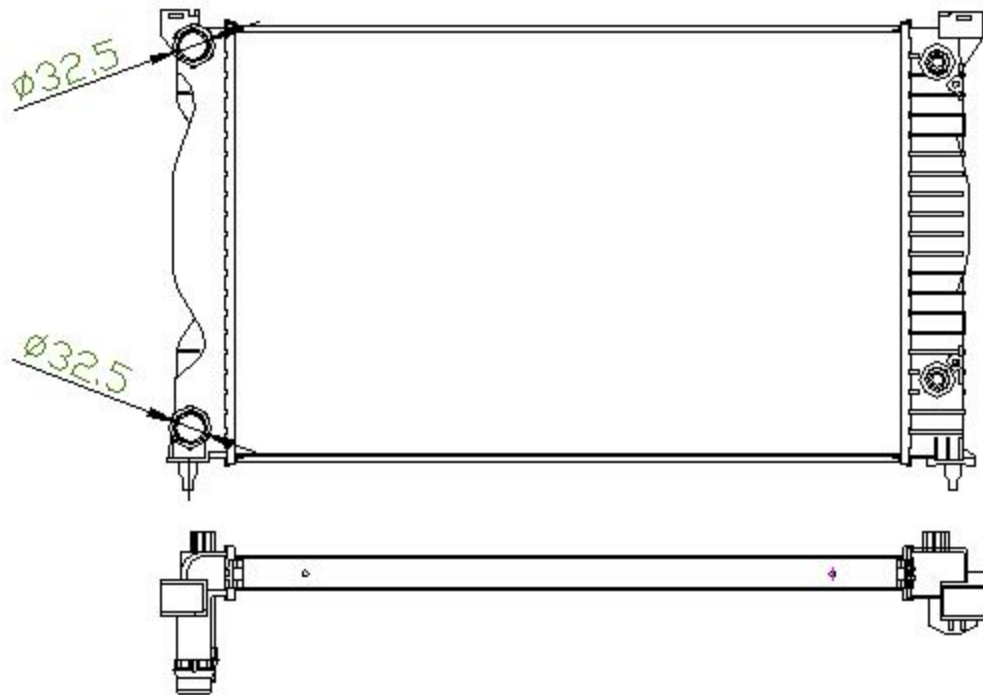

46024

CARTYPE: A4/S4 2.0 FSi '00-02 G AWA AT

CORE SIZE: PA630\*398\*32

CORE SIZE:

OEM: 8E0 121 251 AE/L

NISSENSNO:60305A

CARTON:

TANK SIZE: 412.2\*47.6

OIL COOLER: 300