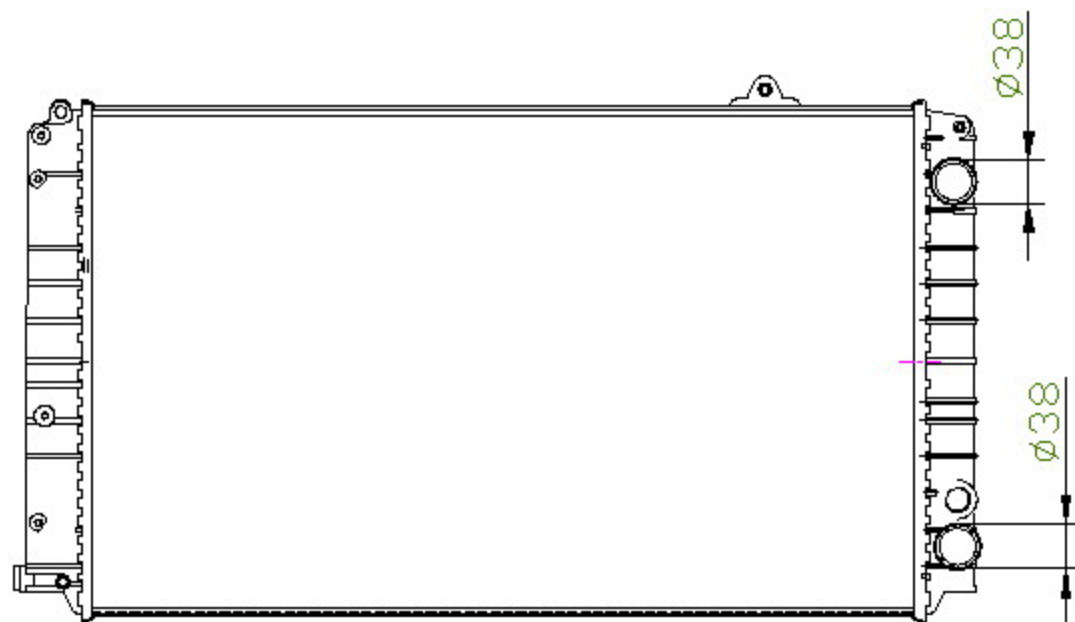

46025

CARTYPE: A8/S8(94-) 4.2Iv8 32V G ABZ MT

NISSENSNO:

CORE SIZE: PA720*438*42

CARTON:

CORE SIZE:

TANK SIZE: 447.6*55.8

OEM: