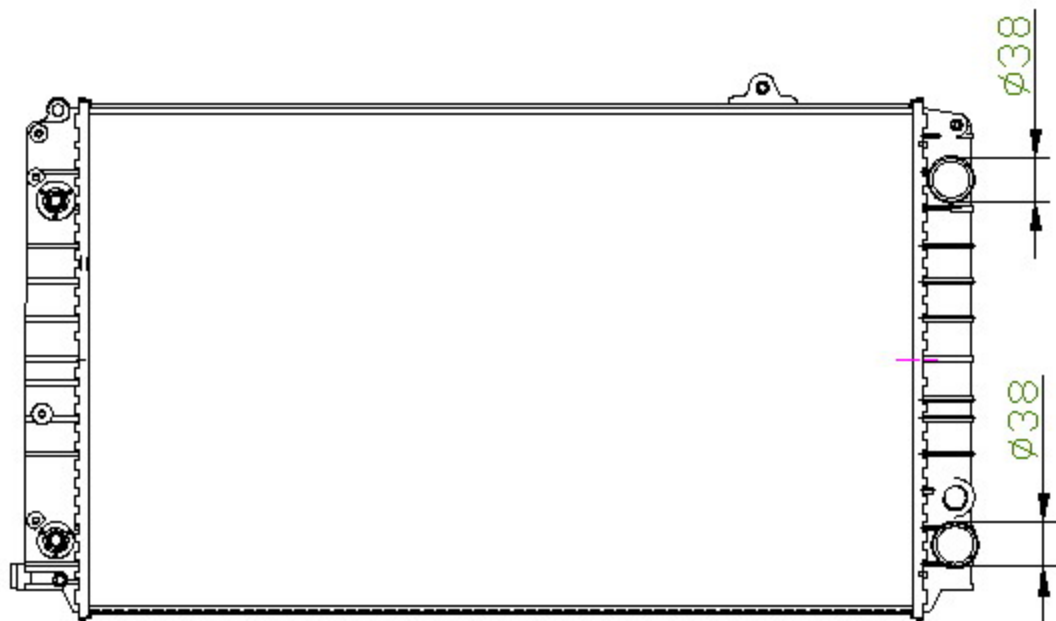

46026

CARTYPE: A8/S8(94-) 4.2Iv8 32V G ABZ AT

NISSENSNO:60239

CORE SIZE: PA720*438*42

CARTON:

CORE SIZE:

TANK SIZE: 447.6*55.8

OEM: 4D0 121 251 R

OIL COOLER:300