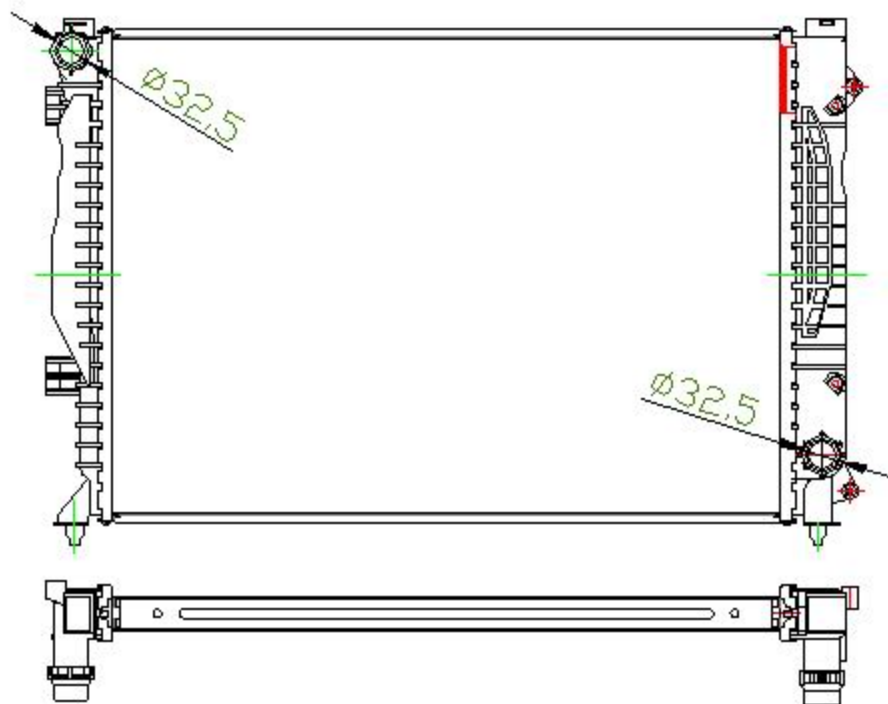

46027

CARTYPE: A6/S6 2.5 TDi '97-00 D AFB MT

CORE SIZE: PA630*448*32

CORE SIZE:

OEM: 4B0.121.251 L/4B0.121.251

NISSENSNO: 60422

CARTON:

TANK SIZE: 460*48.8

OIL COOLER: