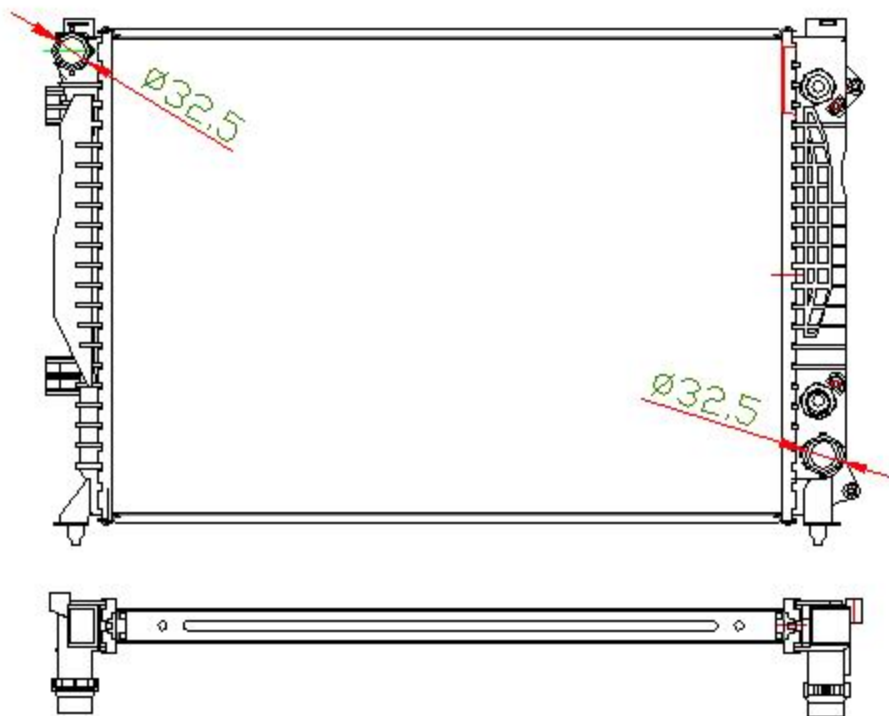

46028

CARTYPE: A6/S6 2.5 TDi '97-00 D AFB AT

CORE SIZE: PA630*448*32

CORE SIZE:

OEM: 4B0 121 251 AK/A/N/S

NISSENSNO:60423

CARTON:

TANK SIZE: 460*48.8

OIL COOLER: 300