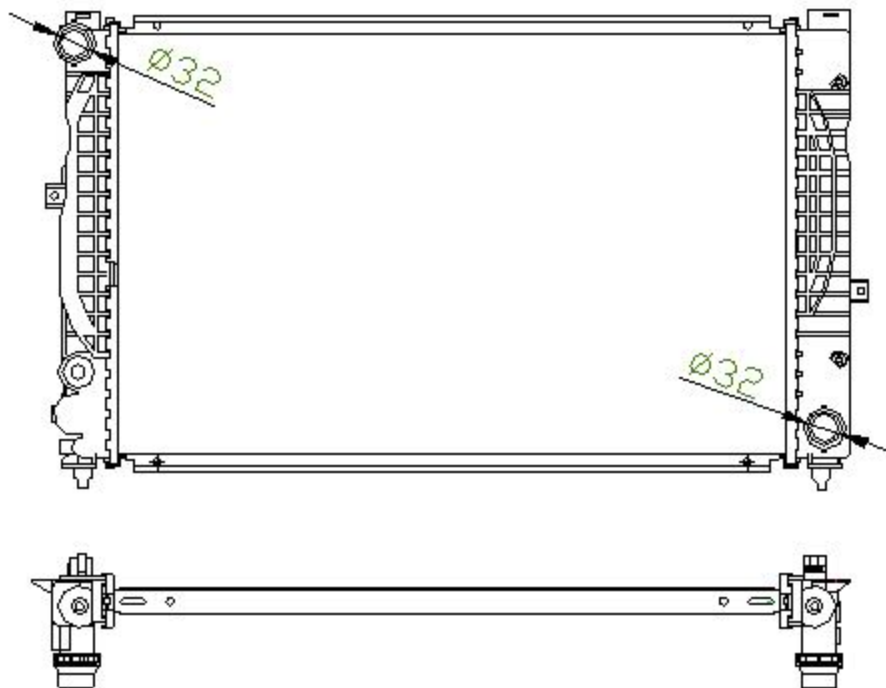

46031

CARTYPE: A6/S6 2.4 i V6 '97-99 G AGA MT

CORE SIZE: PA630*398*32

CORE SIZE:

OEM:

NISSENSNO:

CARTON:

TANK SIZE: 412*48.5

OIL COOLER: