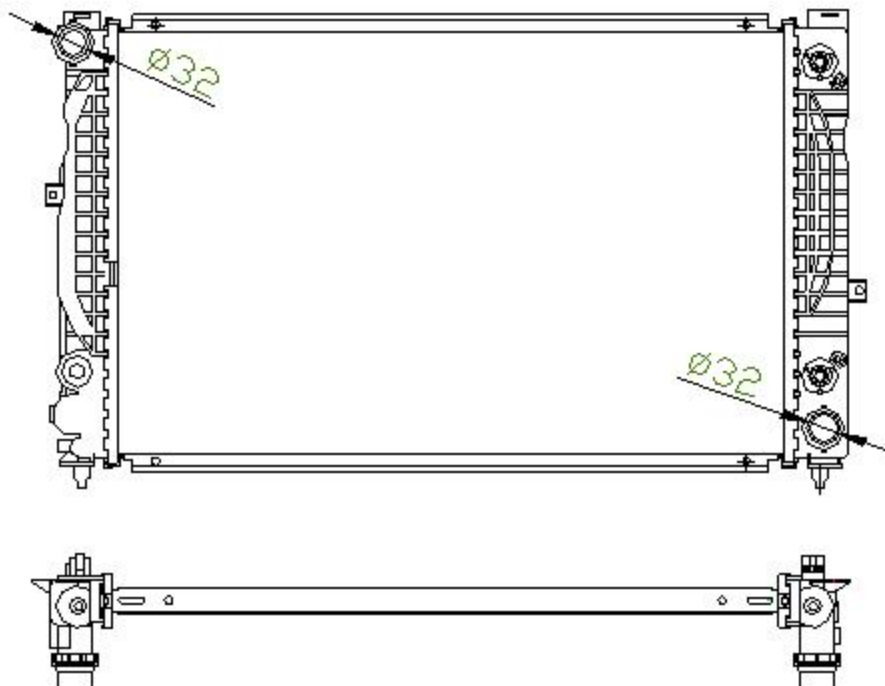

46032

CARTYPE: A6/S6 2.4 i V6 '97-99 G AGA AT

CORE SIZE: PA630*398*32

CORE SIZE:

OEM: 8D0 121 251 BB FIRST FIT

NISSSENSNO:60228A

CARTON:

TANK SIZE: 412*48.5

OIL COOLER: 300