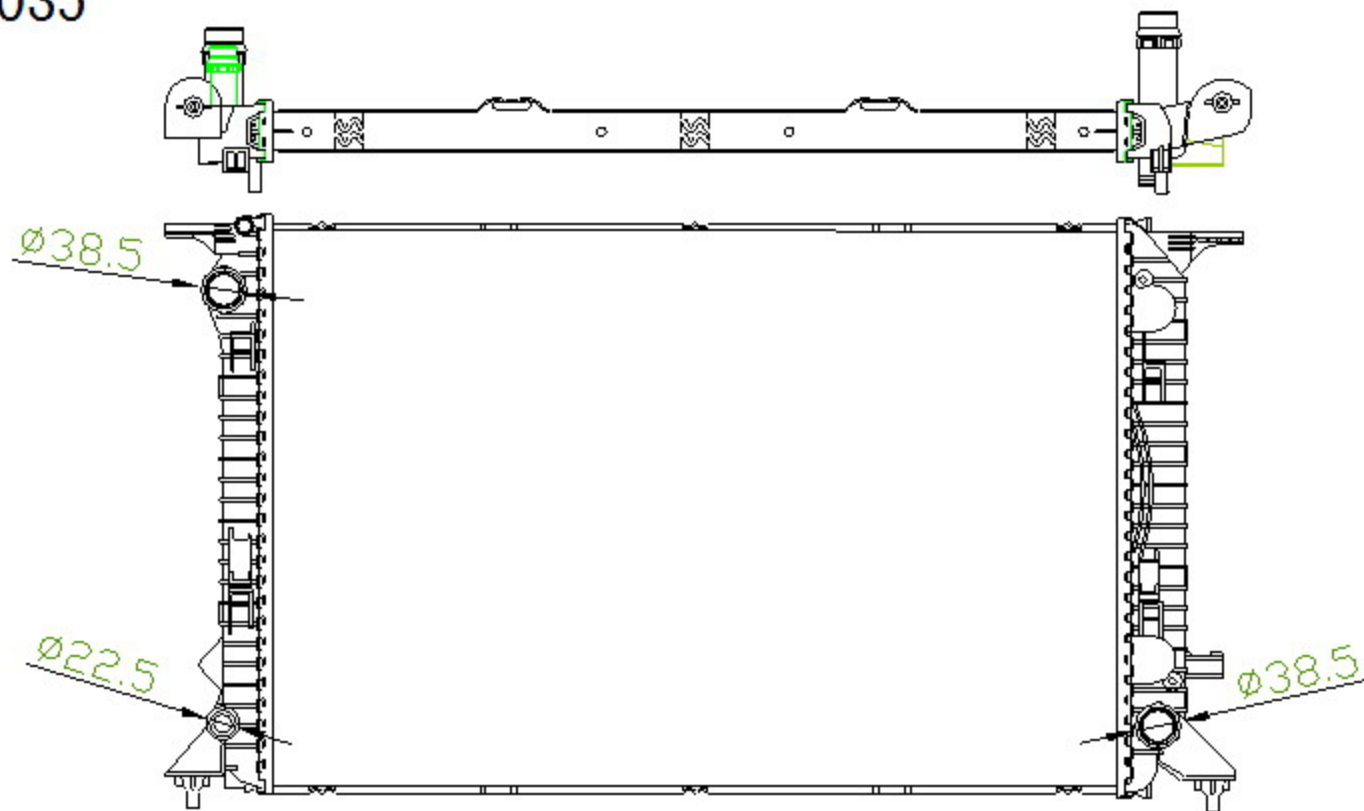

46035

CARTYPE: A5/S5 2.7 TDi '00-07 D CAMA MT

CORE SIZE: PA720*468*36

CORE SIZE:

OEM: 8K0 121 251 H

NISSENSNO:60317

CARTON:

TANK SIZE: 491.5*52.5

OIL COOLER: