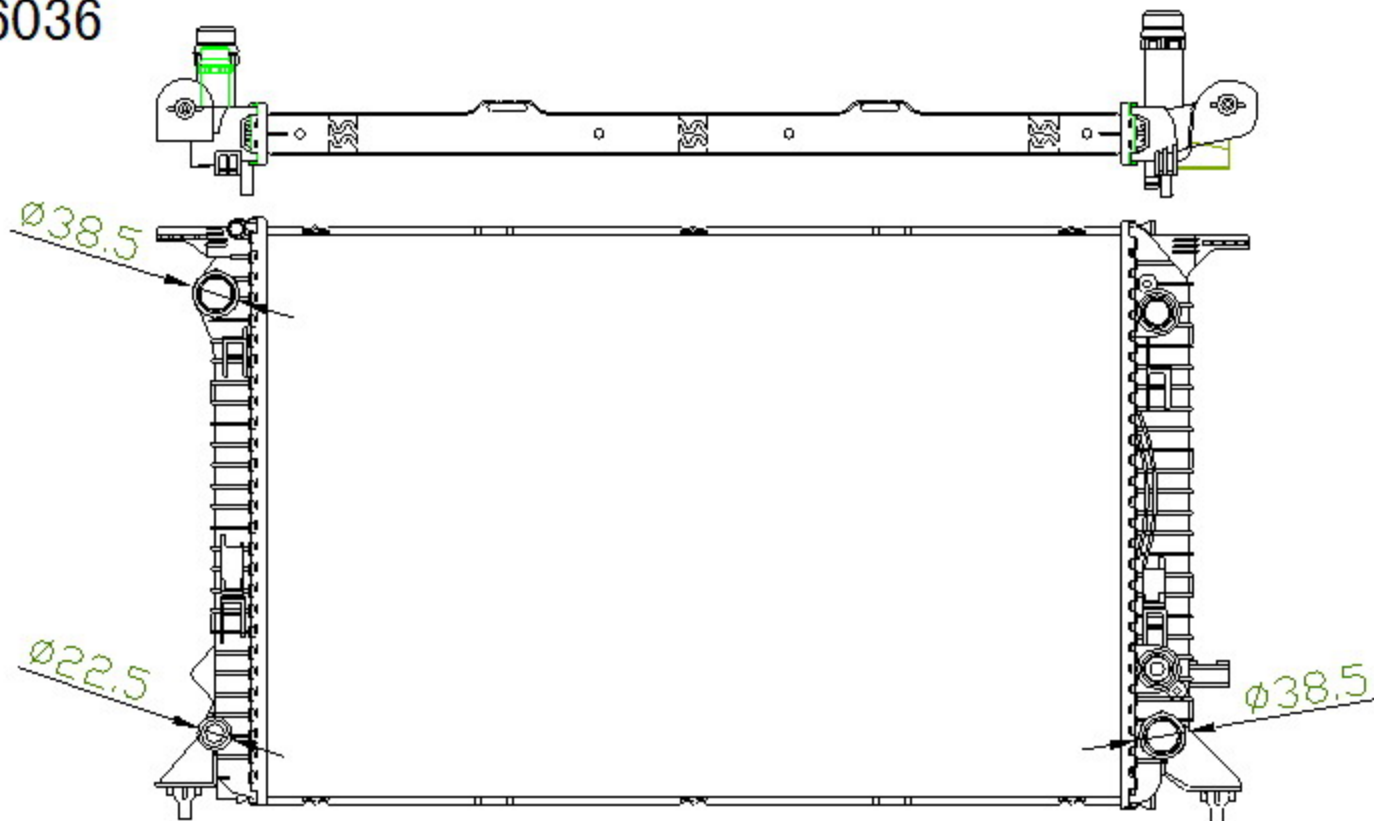

46036

CARTYPE: A5/S5 2.7 TDi '00-07 D CAMA AT

CORE SIZE: PA720*468*36

CORE SIZE:

OEM: 8K0 121 251 Q

NISSENSNO:60318

CARTON:

TANK SIZE: 491.5*52.5

OIL COOLER: 300