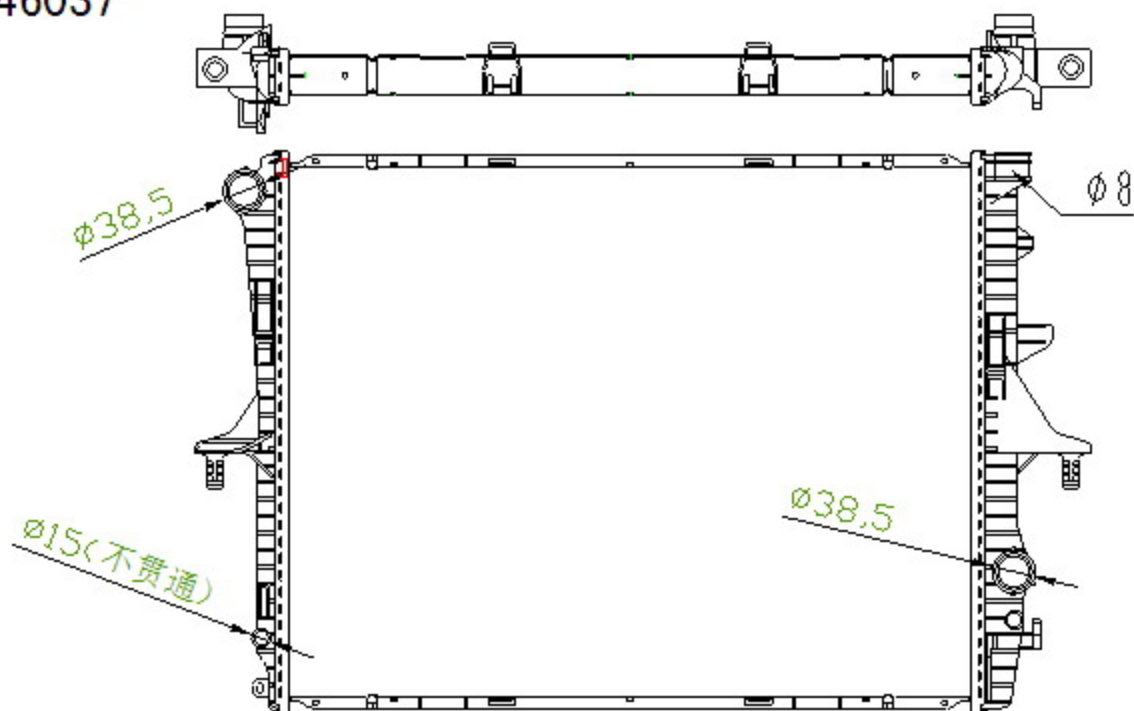

46037

CARTYPE: Q7 3.0 V6 TDi '06-00 D BUG A/M

CORE SIZE: PA710*548*42

CORE SIZE:

OEM: 7L6 121 253 A/B/K

NISSENSNO:65276

CARTON:94.5*14.5*65.5

TANK SIZE: 579*58

OIL COOLER: