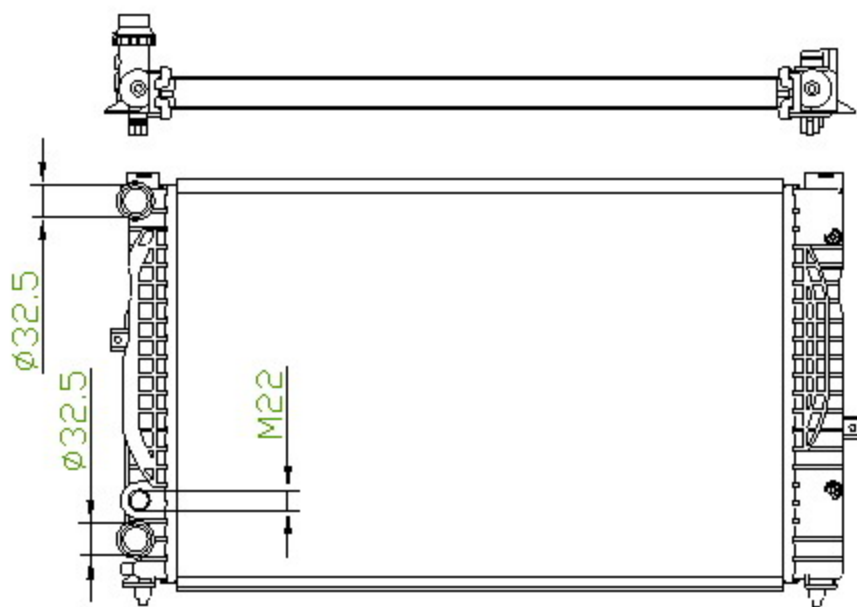

46040

CARTYPE: A6/S6 1.9 TDi '97-00 D AVG MT

CORE SIZE: PA 630*398*32

CORE SIZE:

OEM: 8D012151BH / 8D0121251P/4B0121251G

NISSENSNO:60299A

CARTON:80*14.5*

TANK SIZE: 412*49

OIL COOLER: