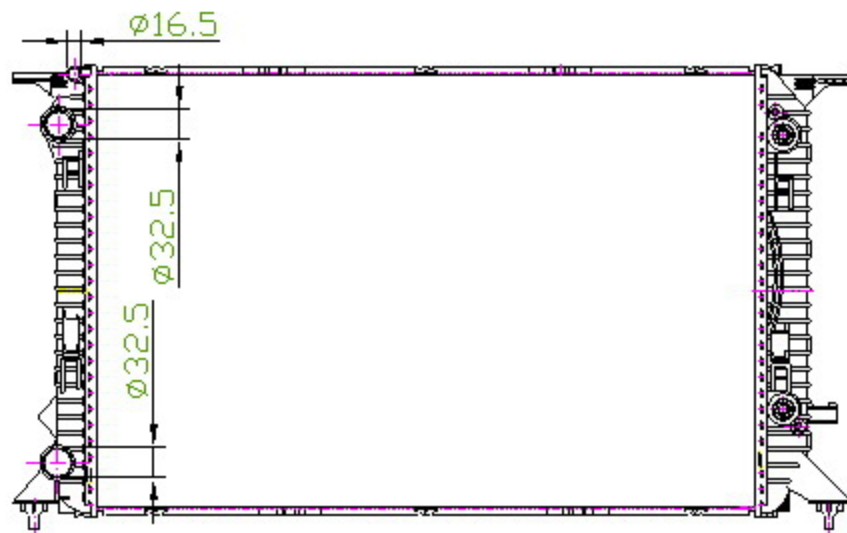

46042

CARTYPE: Q5 2.0L AT

CORE SIZE: PA720*468*26

CORE SIZE:

OEM: 8KO.121.251.T

NISSENSNO:

CARTON: 94*15.5*59

TANK SIZE:419.5*39.5/52.2

OIL COOLER: 300