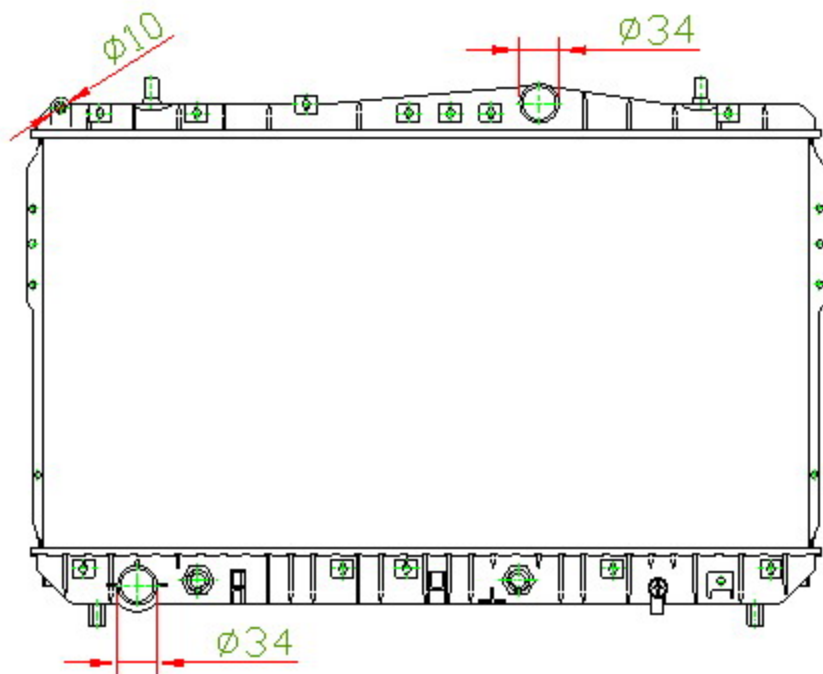

20011

CARTYPE:REZZO/LACETTI/EXCELLE AT

CORE SIZE: PC 370 x 698 x 16

CORE SIZE: PA 370 x 698 x 16

OEM: 96553243/96553244/P96553243

DPI:

CARTON: 76\*14.5\*56.5

TANK SIZE: 716\*47/51

OIL COOLER:292