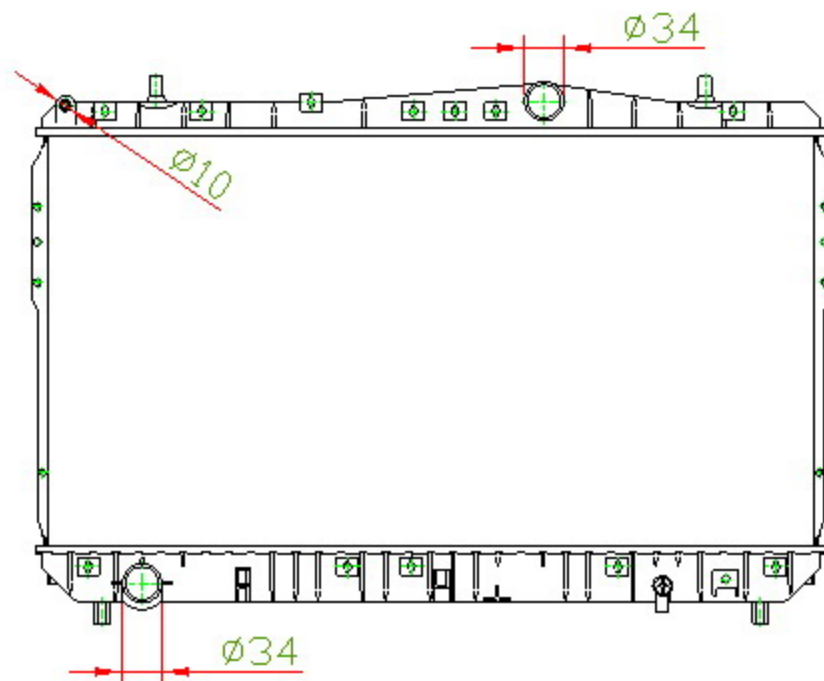

20012

CARTYPE:REZZO/LACETTI/EXCELLE MT

CORE SIZE: PC 370 x 698 x 16

CORE SIZE: PA 370 x 698 x 16

OEM: 96553378/P96553378

DPI:

CARTON: 76*14.5*56.5

TANK SIZE: 716*47/51