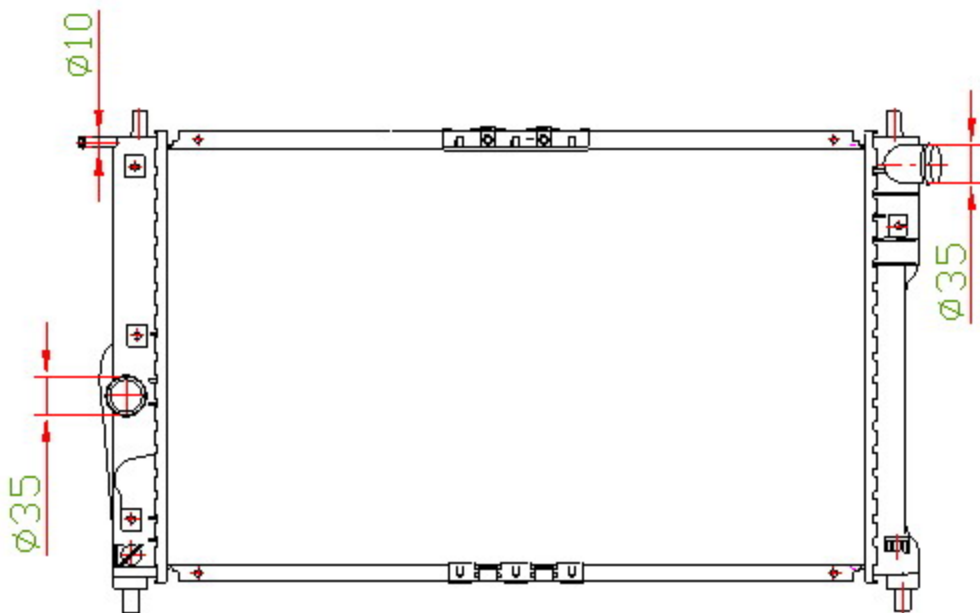

20015

CARTYPE: LANOS MT

CORE SIZE: PA 635 x 378 x 16/26

CORE SIZE:

OEM: 96182261

DPI: 2378

CARTON: 80.5*10.5*53

TANK SIZE: 407*46

OIL COOLER: