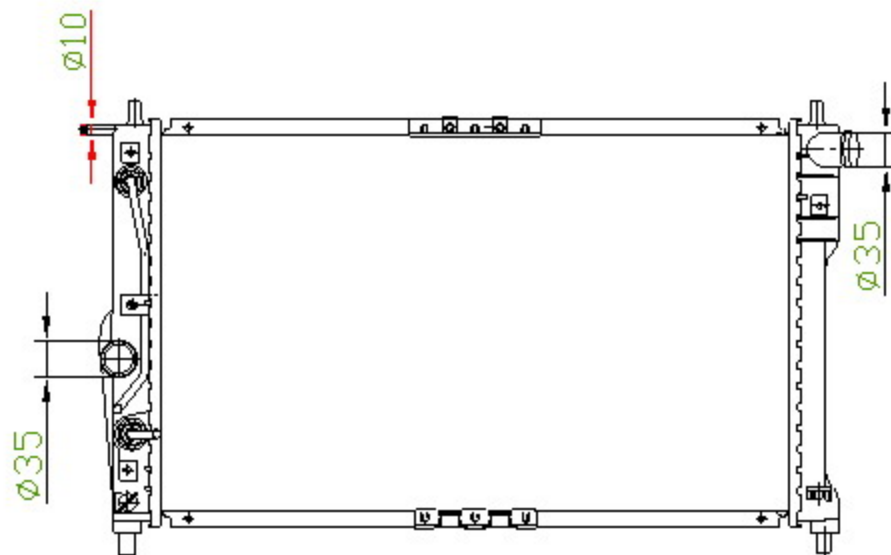

20017

CARTYPE: LANOS '97-00 AT

CORE SIZE: PA 635 x 378 x 16/26

CORE SIZE:

OEM: 96182260

DPI: 2386

CARTON:80.5*11*53

TANK SIZE: 407*46

OIL COOLER:245