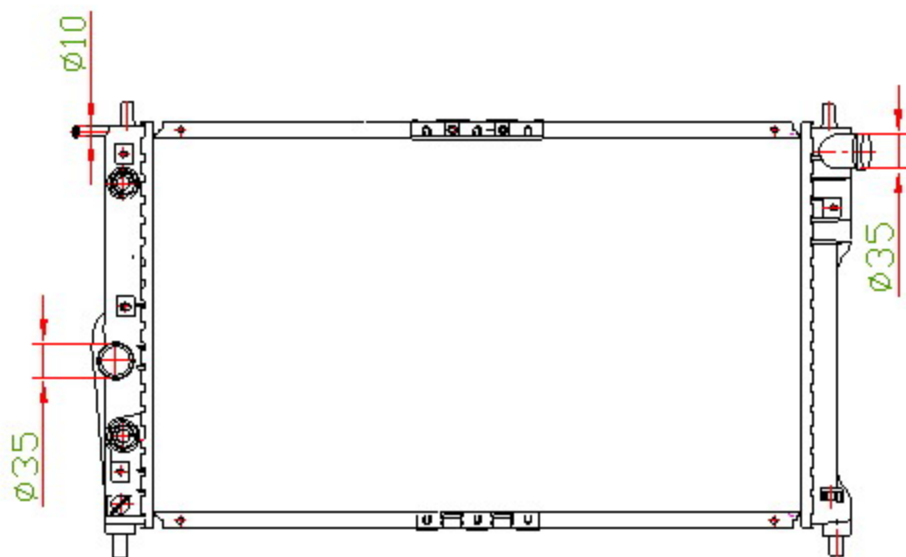

20018

CARTYPE: ESPERO LAEGANZ'97 AT

CORE SIZE: PA 655 x 378 x 16/26

CORE SIZE:

OEM: 96273594/96351103

DPI: 2381

CARTON: 82.5\*11\*53

TANK SIZE: 407\*46/51

OIL COOLER: 255